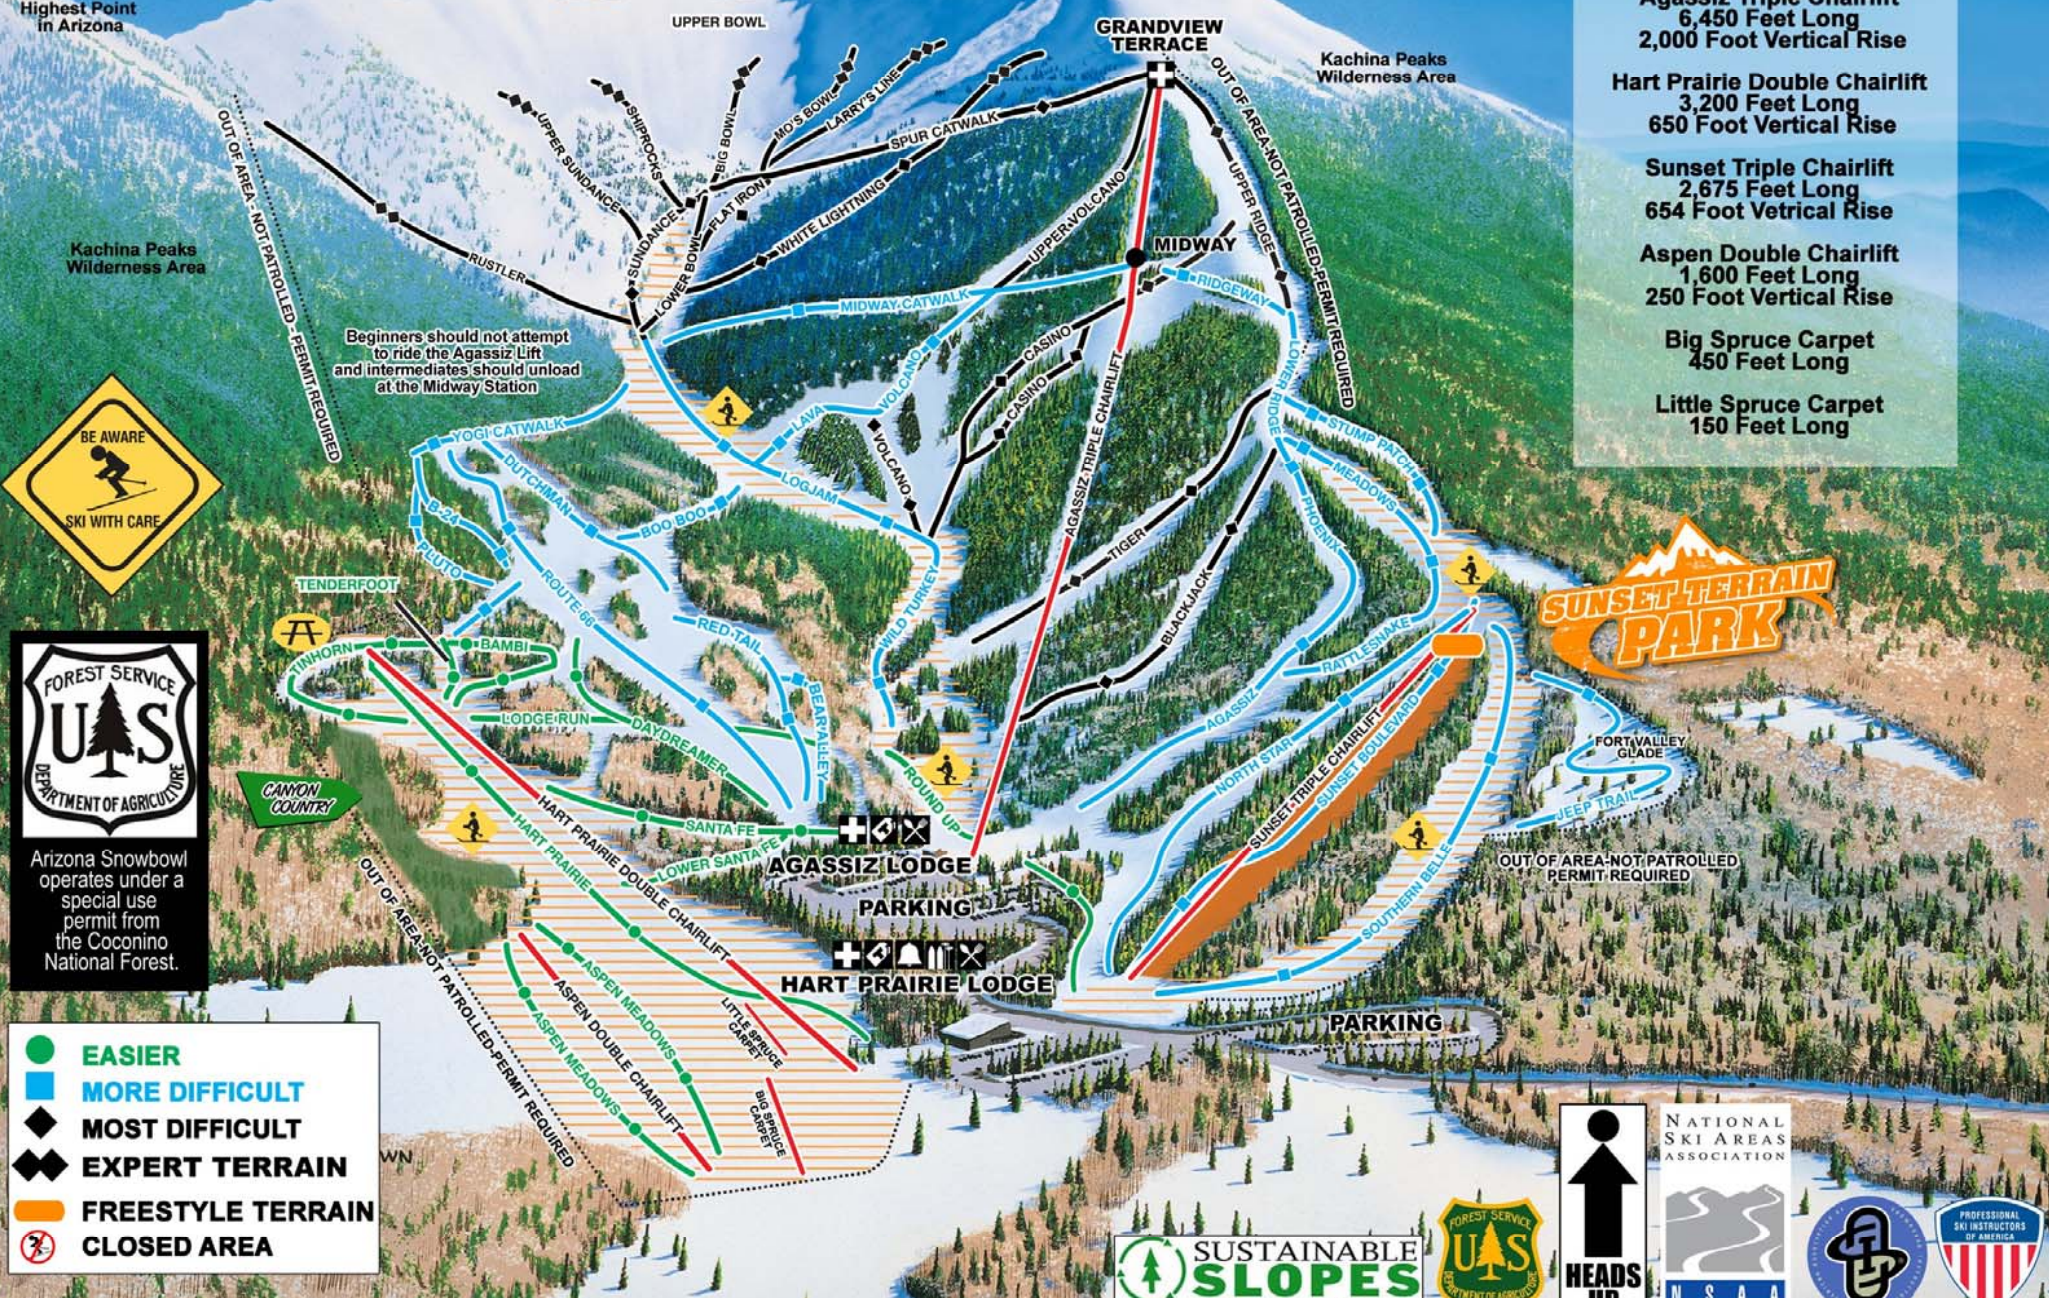

-  Tickets
-  Ski Patrol
-  Ski Area Boundary
-  Rentals
-  Ski School
-  Dining
-  Slow Skiing Area
-  Picnic
-  Kids Adventure Area

Summit of Agassiz Lift: 11,500 Ft.
Total Vertical Drop: 2,300 Ft.

Agassiz Triple Chairlift
6,450 Feet Long
2,000 Foot Vertical Rise

Hart Prairie Double Chairlift
3,200 Feet Long
650 Foot Vertical Rise

Sunset Triple Chairlift
2,675 Feet Long
654 Foot Vertical Rise

Aspen Double Chairlift
1,600 Feet Long
250 Foot Vertical Rise

Big Spruce Carpet
450 Feet Long

Little Spruce Carpet
150 Feet Long

Humphreys Peak
12,633 Ft.
Highest Point
in Arizona

Agassiz Peak
12,356 Ft.

Arizona Snowbowl operates under a special use permit from the Coconino National Forest.

-  EASIER
-  MORE DIFFICULT
-  MOST DIFFICULT
-  EXPERT TERRAIN
-  FREESTYLE TERRAIN
-  CLOSED AREA