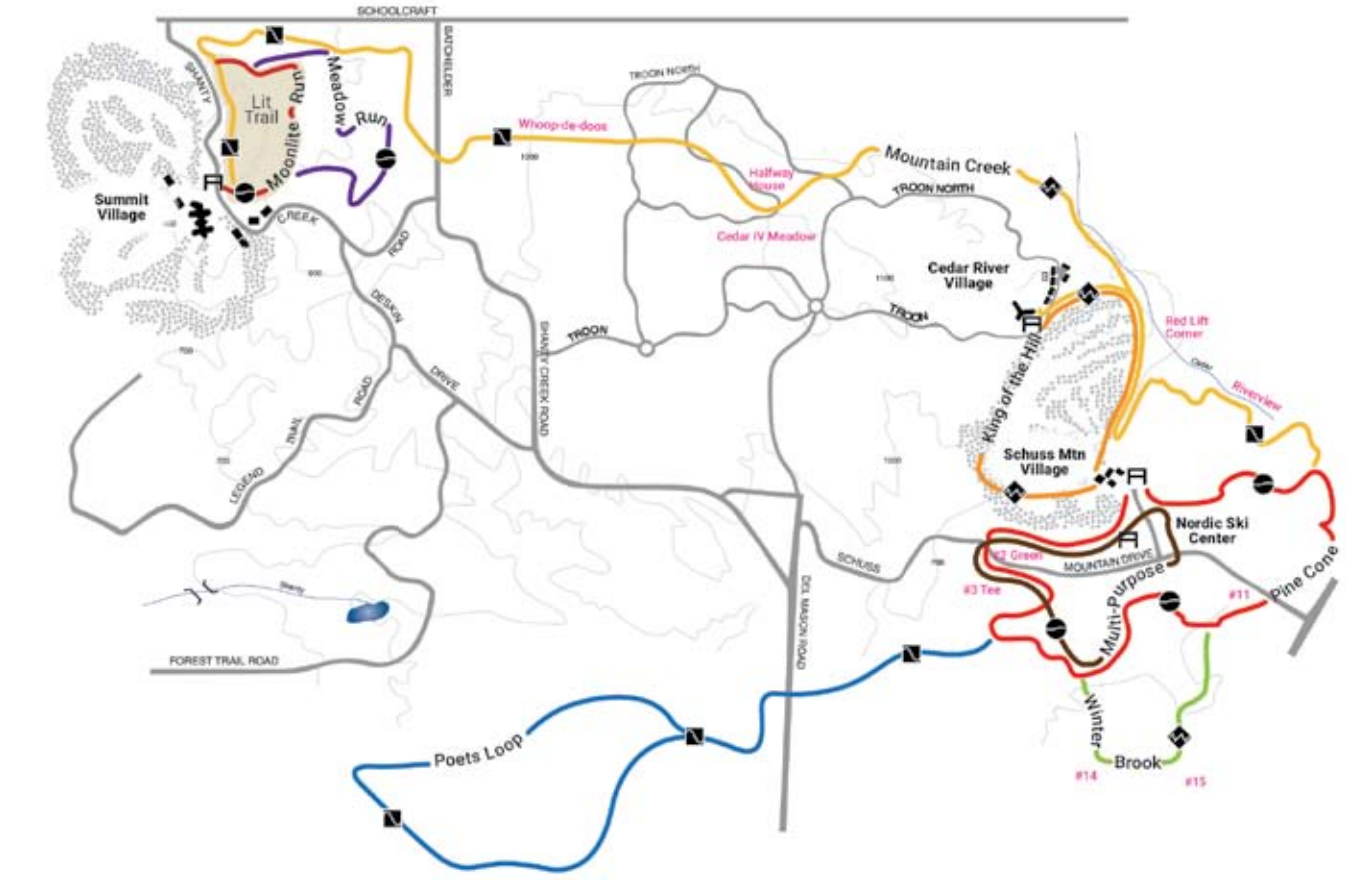

SCHUSS MOUNTAIN

Legend

Food	Ski School	Ski Patrol	Quad Chairlift
Parking	Tickets	NASTAR	Double Chairlift
Restrooms	Rentals	King of the Hill	Magic Carpet
Bar	Nordic Center	Easiest	Handle Tow
Shuttle	Tubing Park	More Difficult	
Shopping		Most Difficult	
Day Lodge		Terrain Park	

NORDIC TRAILS

Trail Distance	km
Mountain Creek Trail	9.7
Poets Loop	4.5
Moonlite Run	1.3
Meadow Run	2.0
Pine Cone Trail	4.5
Winter Brook Trail	1.5
King of the Hill Trail	1.5
Multi-Purpose Trail Snowshoe and Bike	3

Trail Markings	
Easiest	
Moderate	
Difficult	
Lit Trail	
Trail Head	
Landmarks	

SUMMIT MOUNTAIN

MOUNTAIN STATS

53 | **450'** | **160"**
runs on 2 mtns. | vertical drop | avg. annual snowfall

Schuss Mountain 42 Runs | 8 Lifts

5 Quads: Pink, Blue, Yellow, Purple, Red;
 Magic Carpet, Low Rider Handle Tow, Elf Buster Handle Tow

3 Terrain Parks
 Purple Daze, Natty Park, Low Rider

Trail Difficulty Ratings
 31% novice, 26% intermediate, 43% advanced