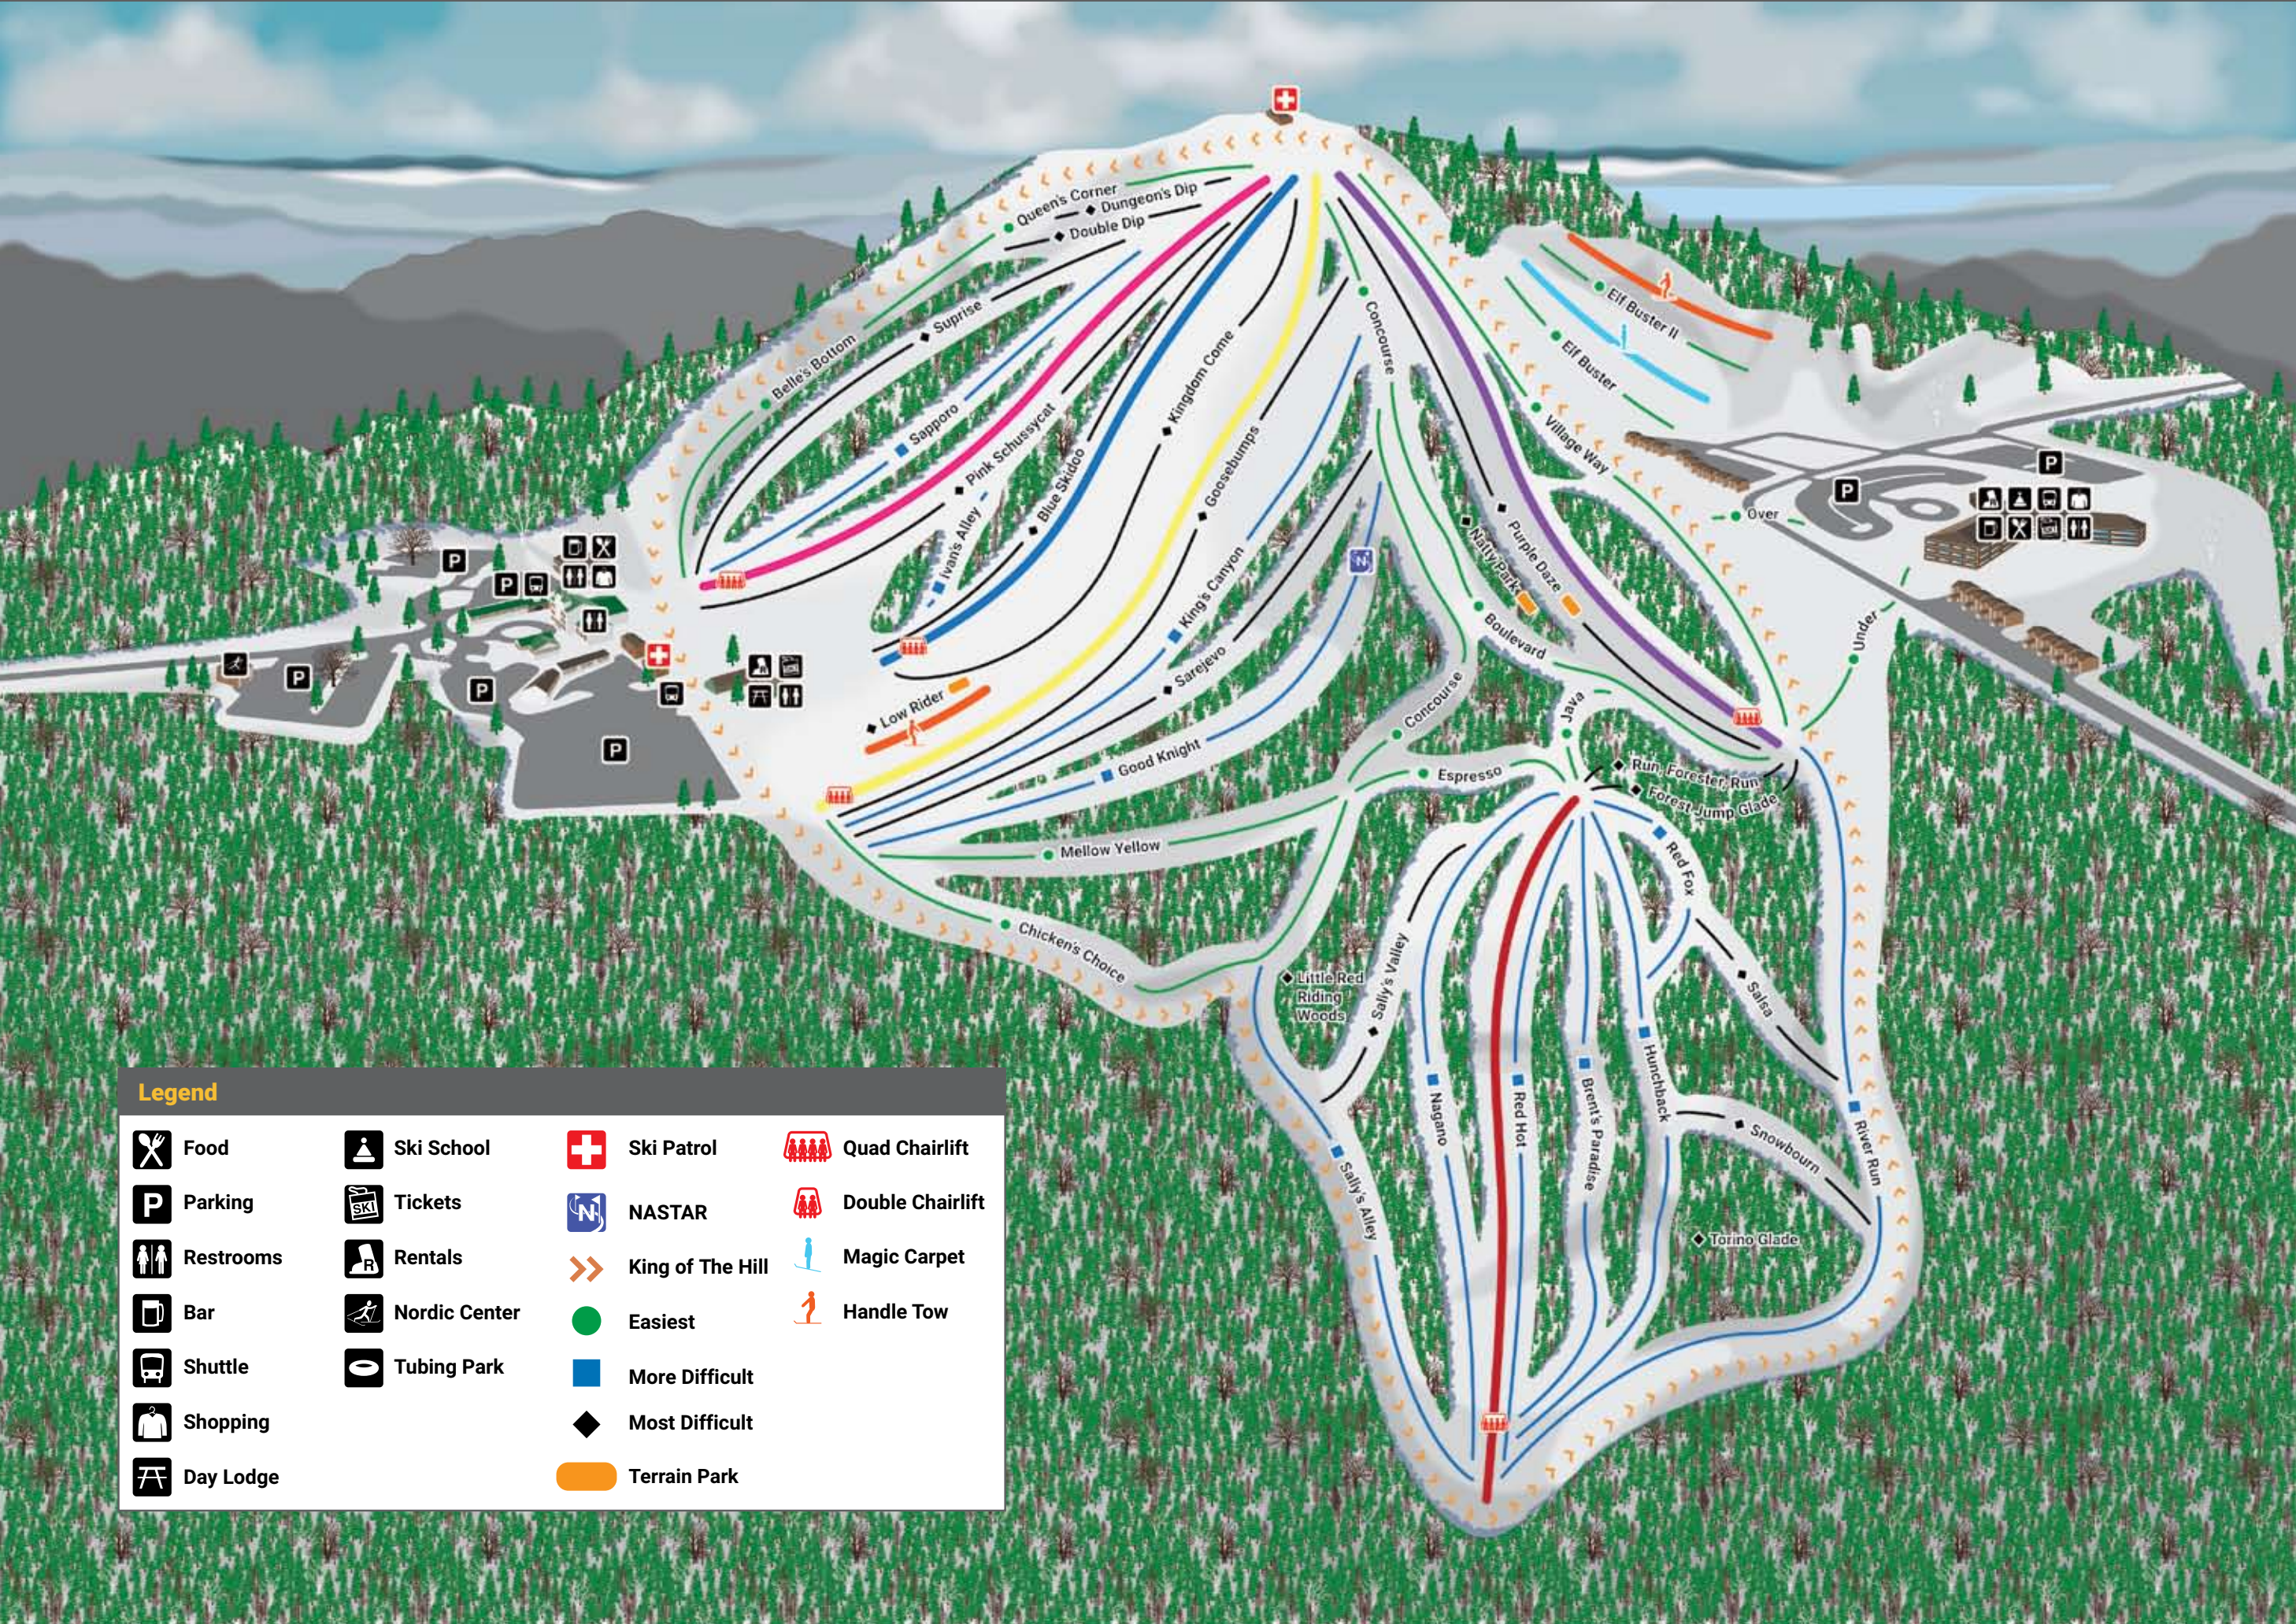

SCHUSS MOUNTAIN

Legend

Food	Ski School	Ski Patrol	Quad Chairlift
Parking	Tickets	NASTAR	Double Chairlift
Restrooms	Rentals	King of the Hill	Magic Carpet
Bar	Nordic Center	Easiest	Handle Tow
Shuttle	Tubing Park	More Difficult	
Shopping		Most Difficult	
Day Lodge		Terrain Park	

NORDIC TRAILS

Trail Distance	km
Mountain Creek Trail	9.7
Poets Loop	4.5
Moonlite Run	1.3
Meadow Run	2.0
Pine Cone Trail	4.5
Winter Brook Trail	1.5
King of the Hill Trail	1.5
Multi-Purpose Trail Snowshoe and Bike	3

Trail Markings	
Easiest	
Moderate	
Difficult	
Lit Trail	
Trail Head	
Landmarks	

SUMMIT MOUNTAIN

MOUNTAIN STATS

53 | **450'** | **160"**
runs on 2 mtns. | vertical drop | avg. annual snowfall

Schuss Mountain 42 Runs | 8 Lifts

5 Quads: Pink, Blue, Yellow, Purple, Red;
 Magic Carpet, Low Rider Handle Tow, Elf Buster Handle Tow

3 Terrain Parks
 Purple Daze, Natty Park, Low Rider

Trail Difficulty Ratings
 31% novice, 26% intermediate, 43% advanced