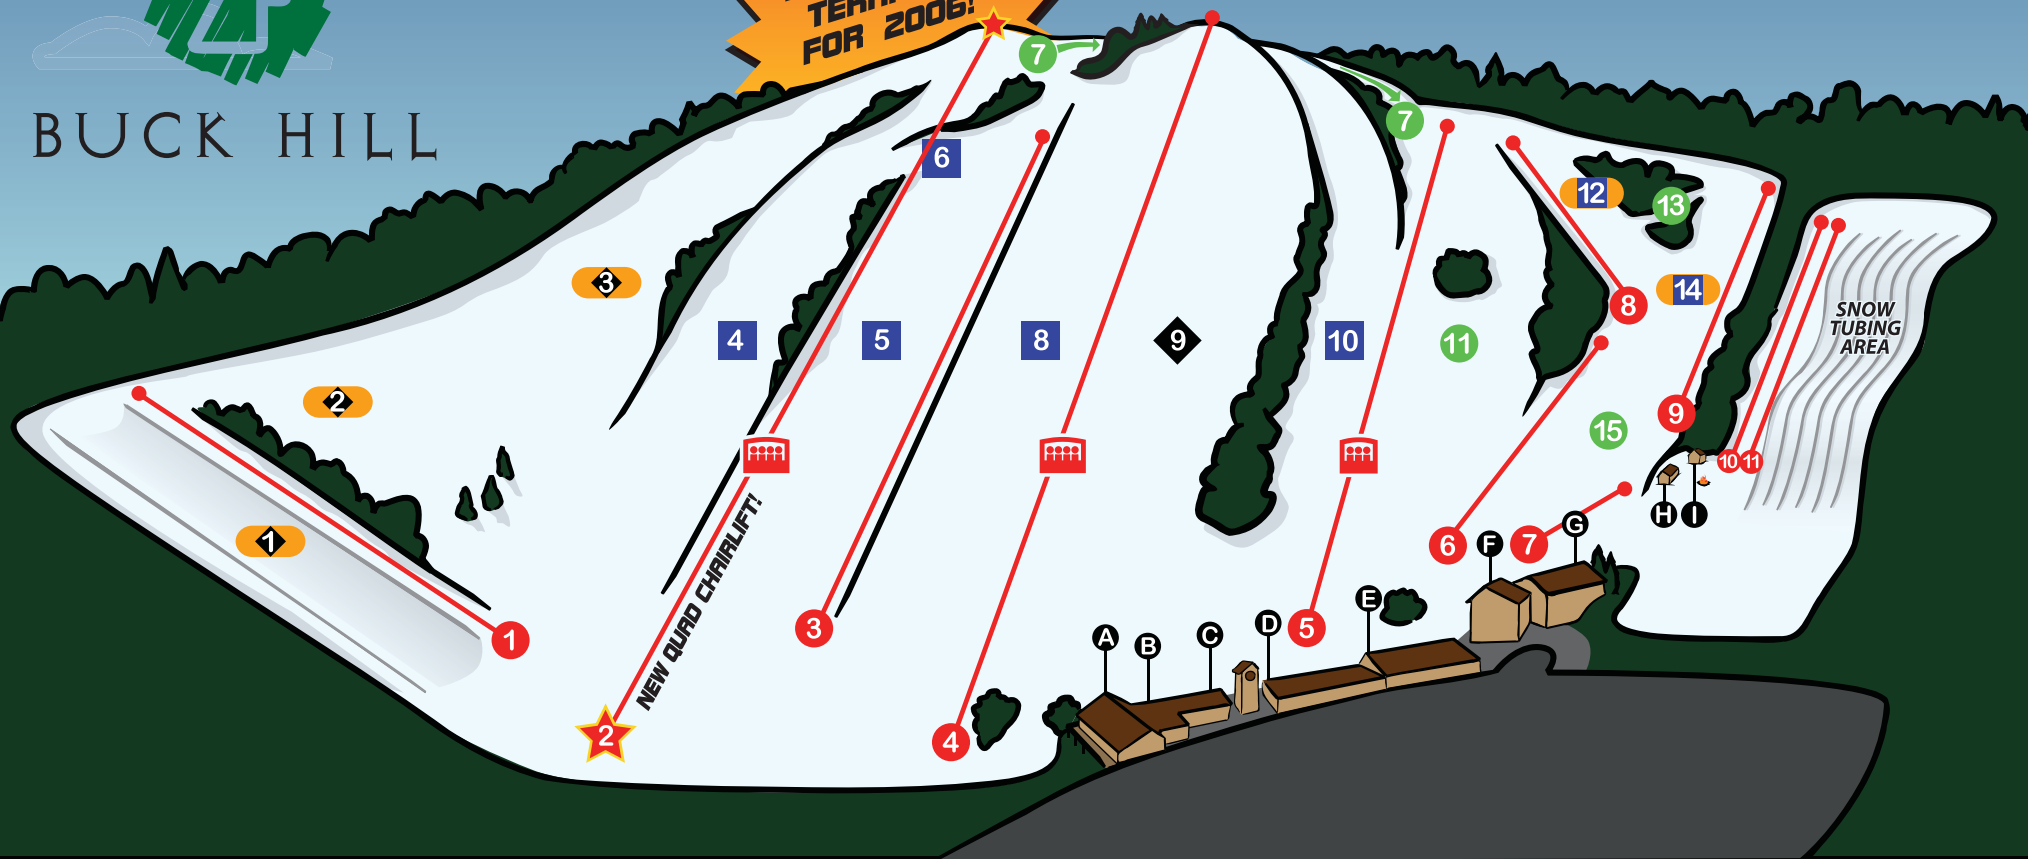

BUCK HILL

EXPANDED TERRAIN FOR 2006!

RUNS

- 1 Half Pipe
- 2 The Knob
- 3 Rail Yard
- 4 Powder Ridge
- 5 Olympic Dreams
- 6 Sailer's Chute
- 7 Mouse Pass - **NEW!**
- 8 Crossroads
- 9 Milk Run
- 10 Redtail Ridge
- 11 Teacher's Pet
- 12 Skunk Hollow
- 13 Coyote Cutoff - **NEW!**
- 14 Deer Run
- 15 School Yard

LIFTS

- 1 - Rope Tow
- 2 - Quad Chair - **NEW!**
- 3 - Rope Tow
- 4 - Quad Chair
- 5 - Triple Chair
- 6 - Beginner Rope Tow
- 7 - Wonder Carpet
- 8 - Handle Tow
- 9 - J-Bar
- 10 & 11 - Snow Tubing Lifts

LEGEND

- Beginner
 - Intermediate
 - ◆ Expert
 - Freestyle Terrain
- | | |
|----------------------|-----------------------------|
| A - Main Chalet | F - Bucket Bar & Restaurant |
| B - Ski Patrol | G - Ski School |
| C - Ticket Office | H - Tubing Food Shack |
| D - Ski Rental | I - Tubing Tickets |
| E - Snowboard Rental | |