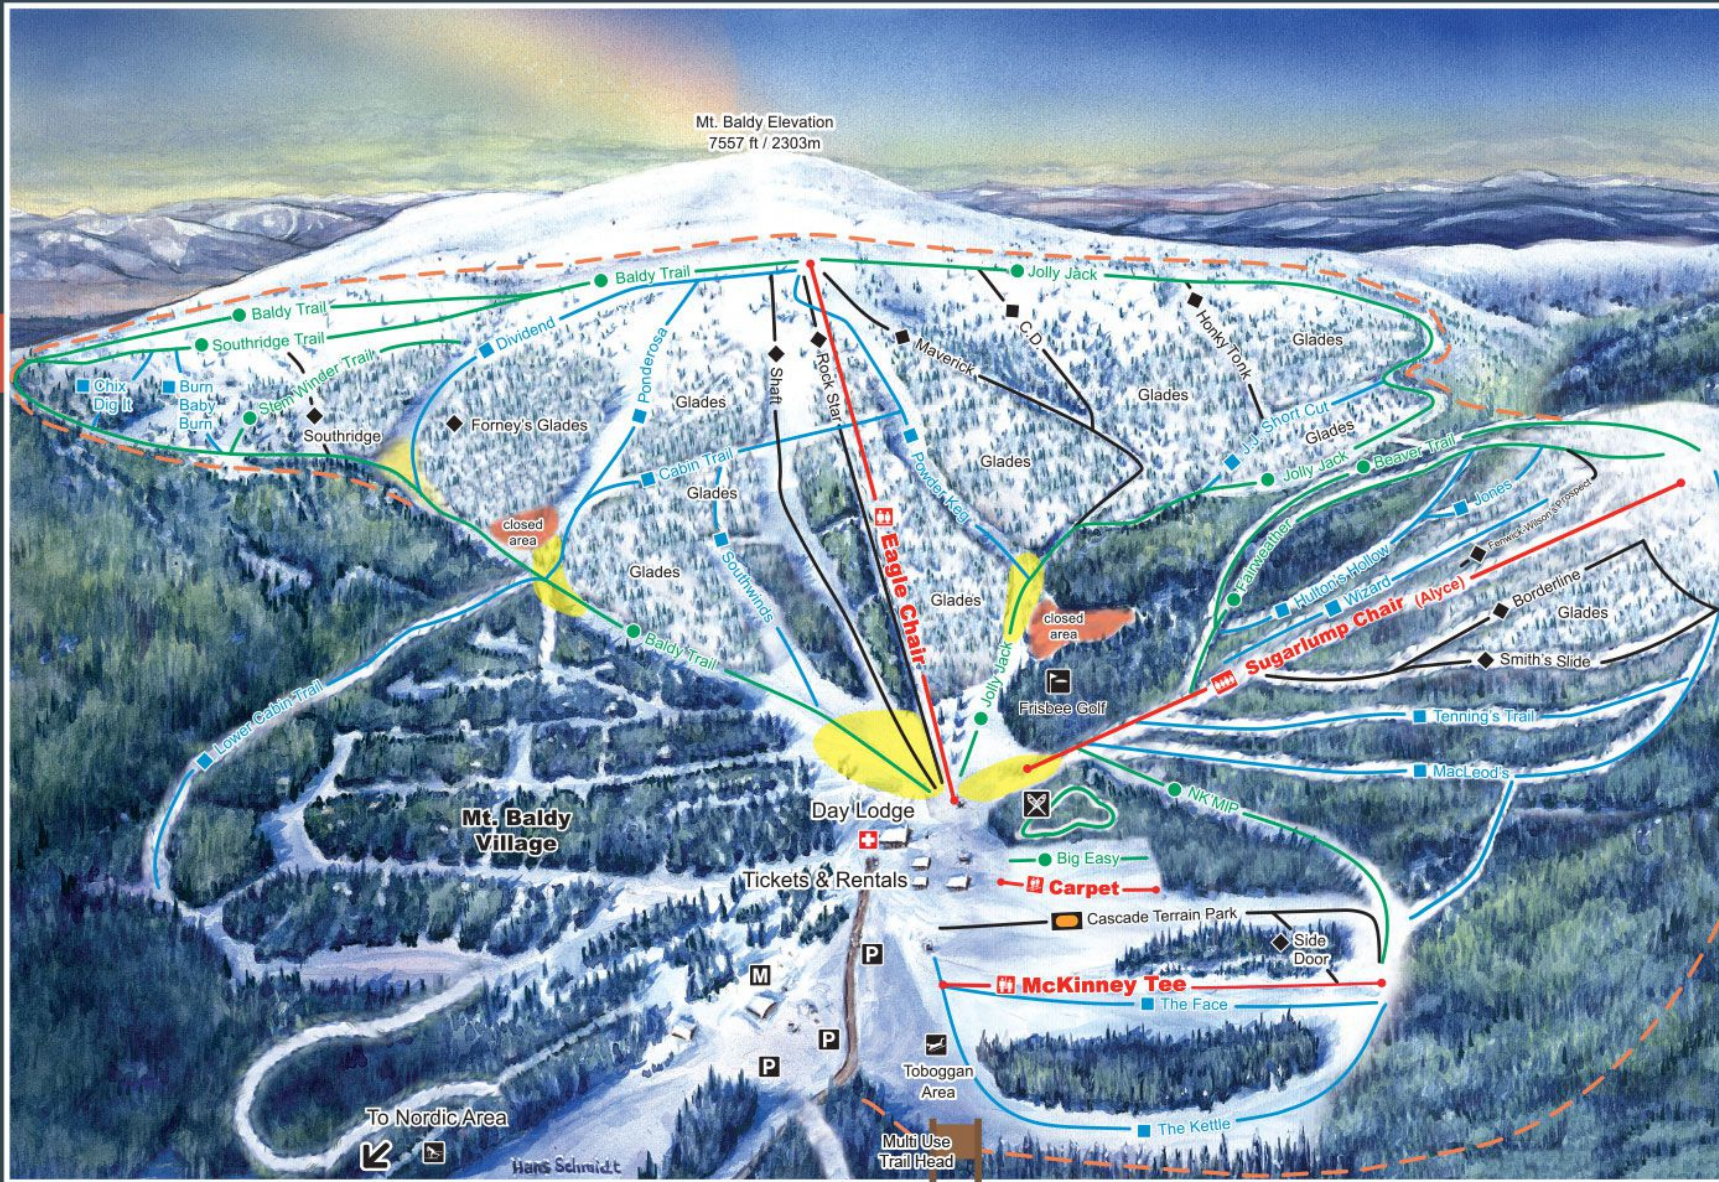

## Alpine Trail Map

Top of Eagle Chair Elevation  
6965 ft / 2123 m

Top of Sugarlump Chair  
6407 ft / 1942 m

McKinney T-bar Elevation  
6016 ft / 1834 m

Day Lodge Elevation  
5665 ft / 1726 m

### LEGEND

- Double Chairlift
- T-Bar
- Magic Carpet
- Quad Chairlift

- #### Day Lodge
- First Aid Station
  - Food
  - Washrooms

- #### Tickets & Rentals
- Rental Shop
  - Snow School

- Snowshoe
- Toboggan Area
- Frisbee Golf
- Parking
- Maintenance Facilities

- Area Boundary
- Slow Zone
- Closed Area

- Easiest
- More Difficult
- Advanced
- Terrain Park