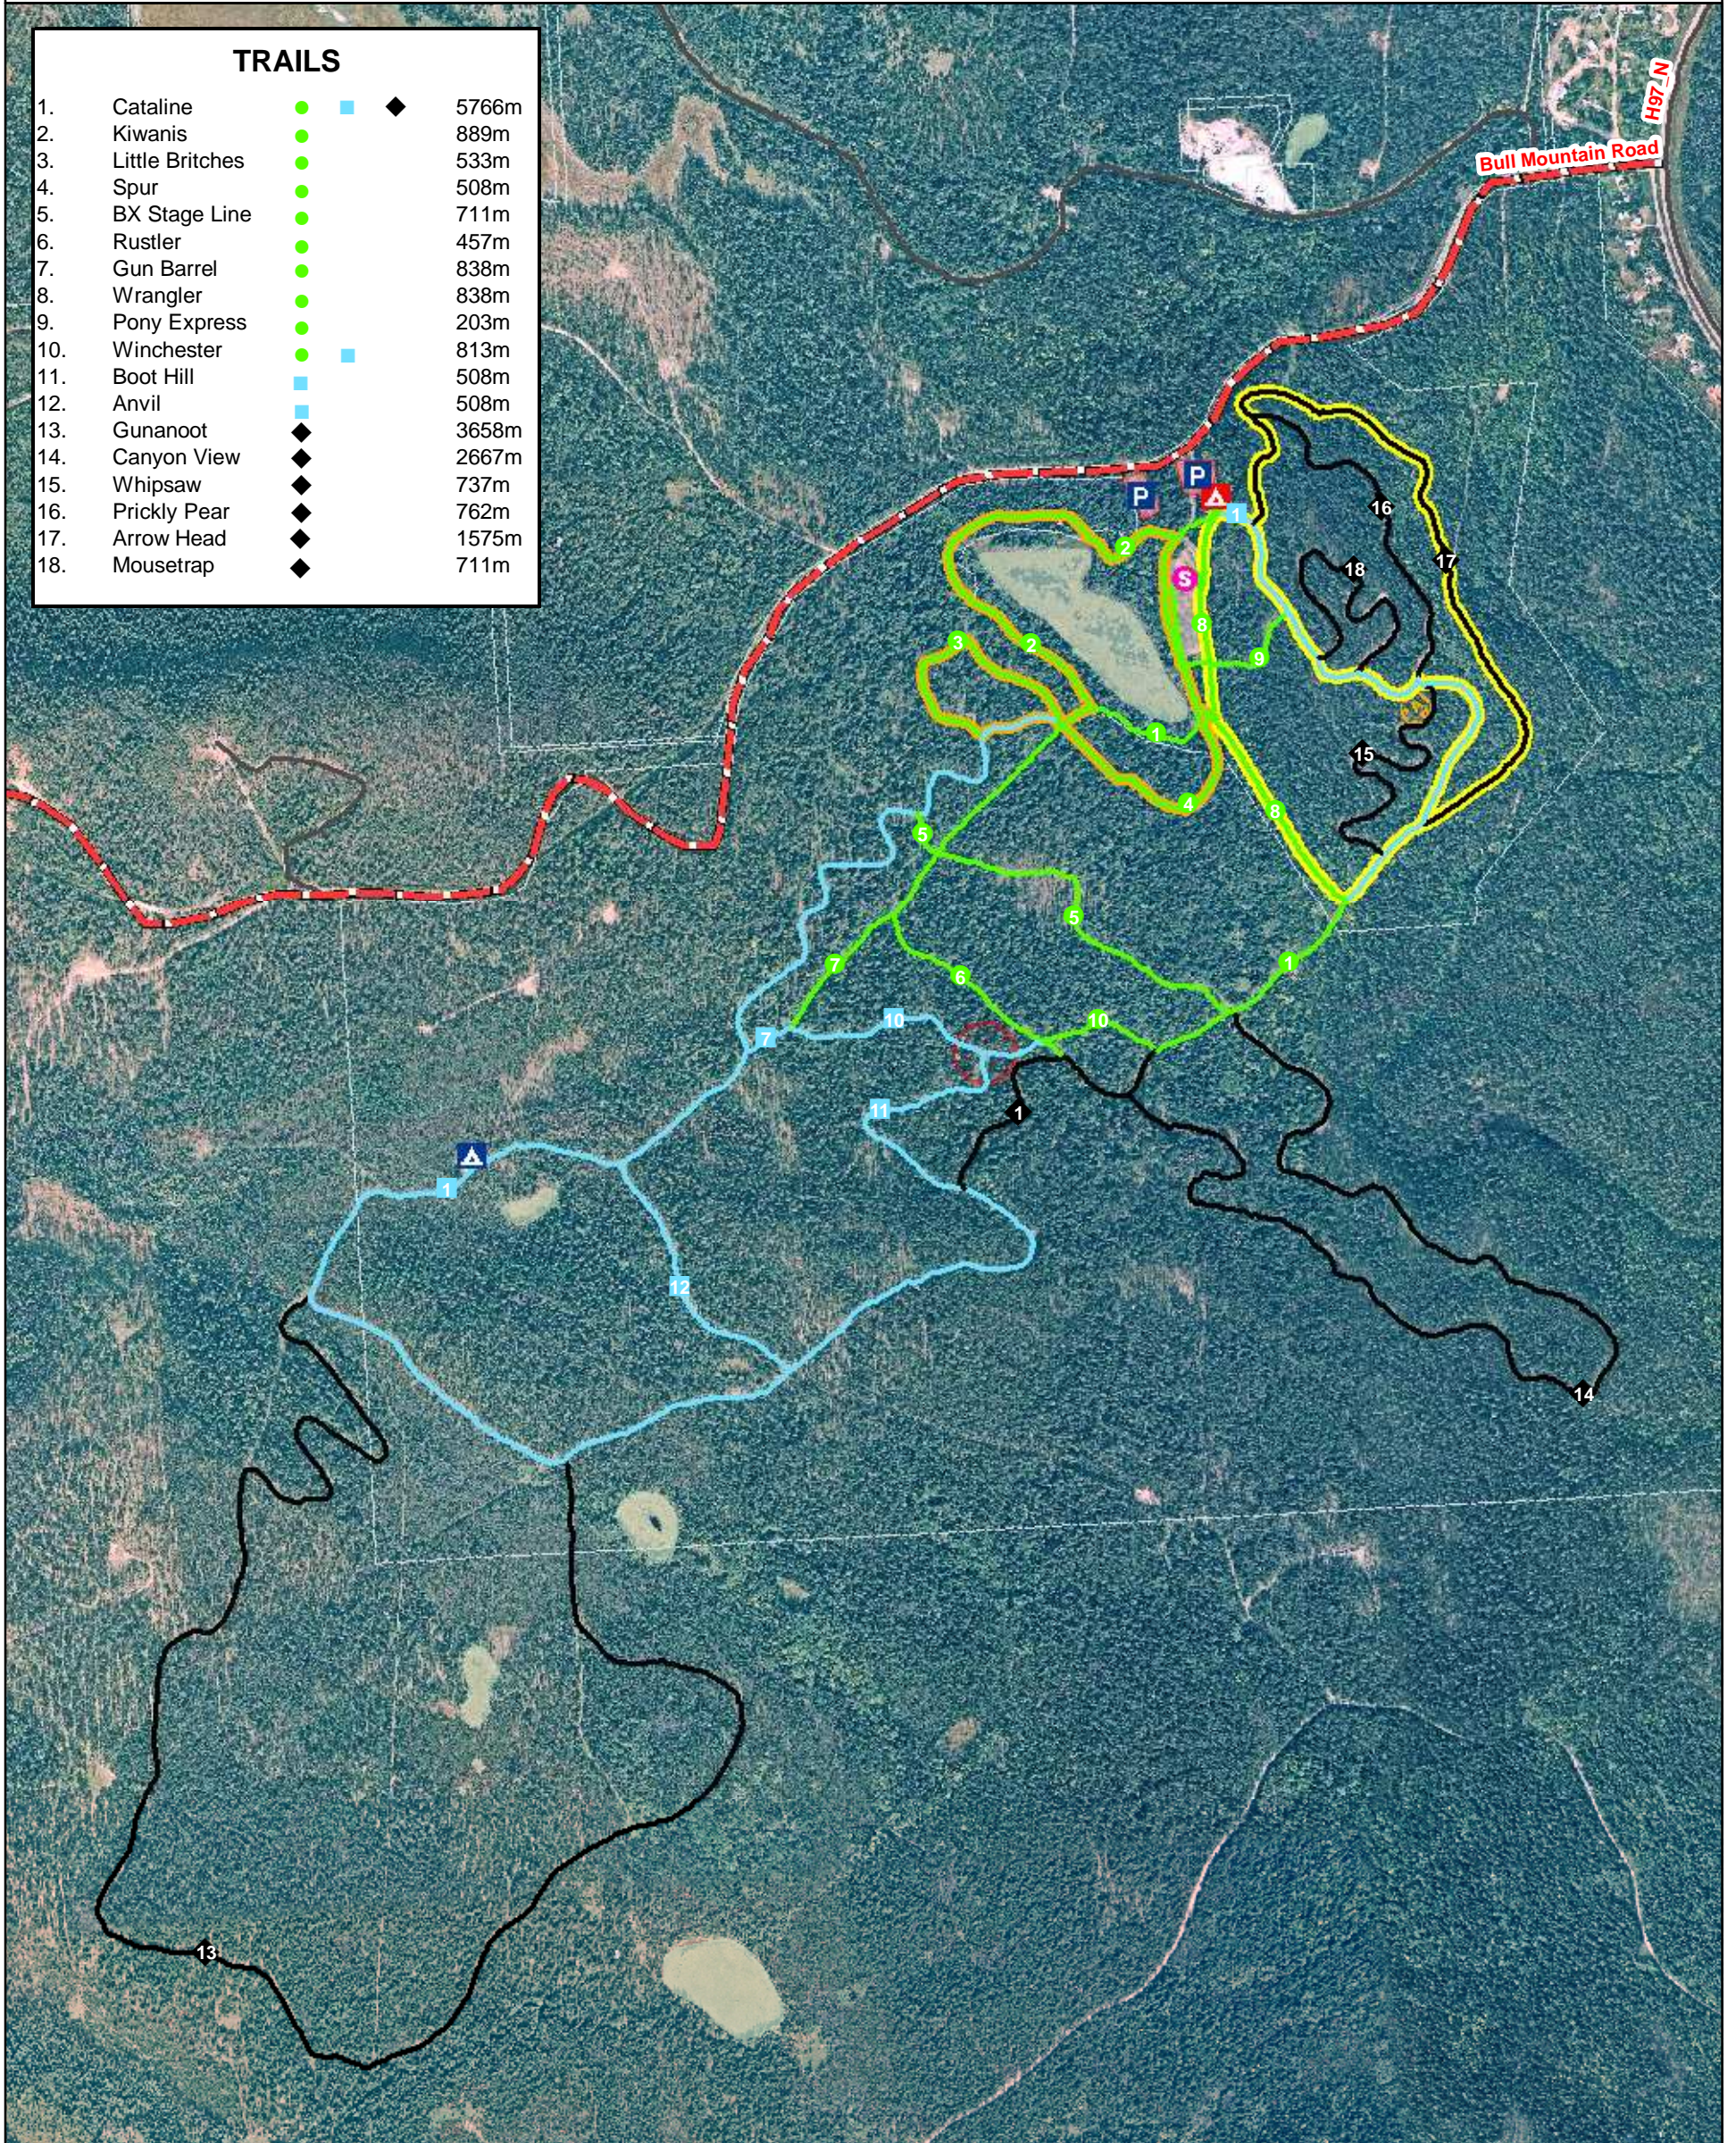

BULL MOUNTAIN CROSS COUNTRY SKI TRAILS

TRAILS			
1.	Cataline	●	5766m
2.	Kiwanis	●	889m
3.	Little Britches	●	533m
4.	Spur	●	508m
5.	BX Stage Line	●	711m
6.	Rustler	●	457m
7.	Gun Barrel	●	838m
8.	Wrangler	●	838m
9.	Pony Express	●	203m
10.	Winchester	●	813m
11.	Boot Hill	■	508m
12.	Anvil	■	508m
13.	Gunanoot	◆	3658m
14.	Canyon View	◆	2667m
15.	Whipsaw	◆	737m
16.	Prickly Pear	◆	762m
17.	Arrow Head	◆	1575m
18.	Mousetrap	◆	711m

EXISTING FEATURES

P Parking	— Easier	— Lighted Trails	Hill Practice Area	Adventure Playground	woodlot
S Stadium	— More Difficult	— Dog Trails	Meadow		
A Trail Hut	— Most Difficult		Parking		
A Warming Hut					