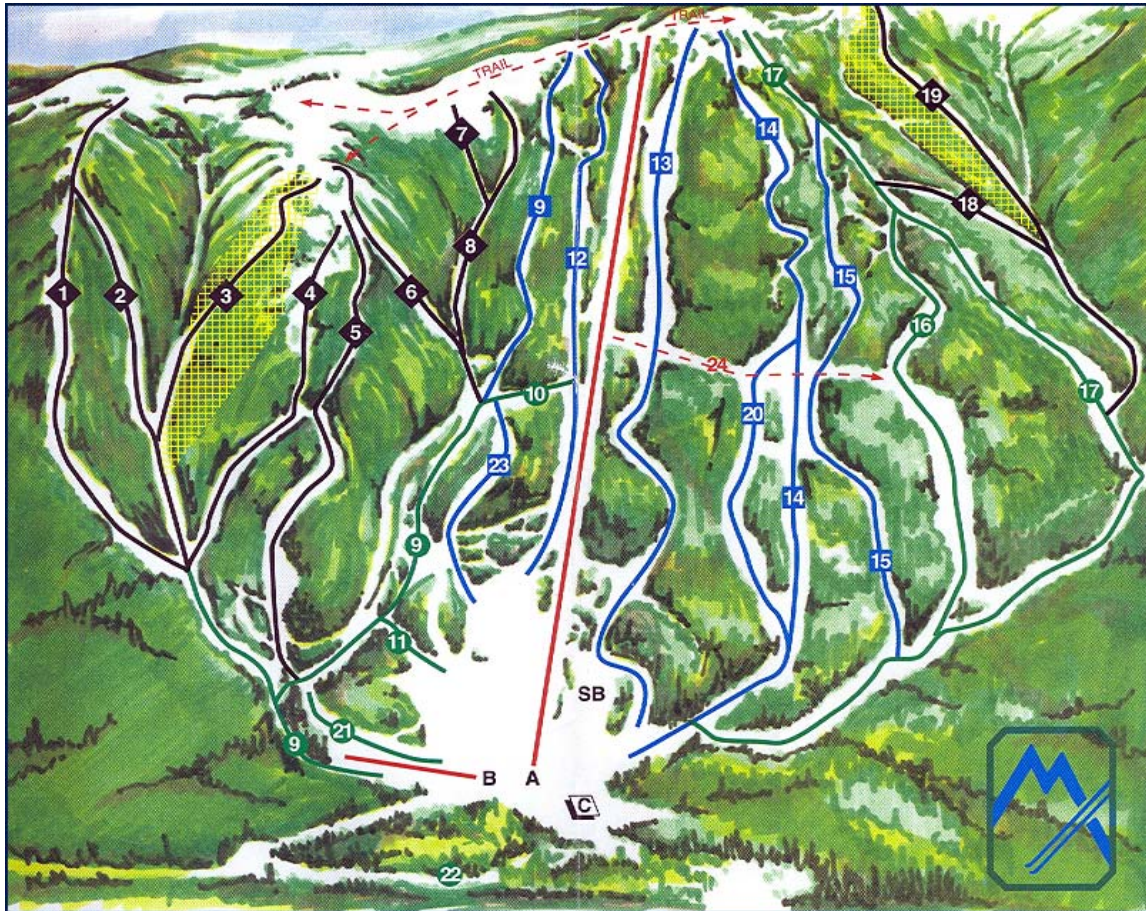

MURRAY RIDGE SKI AREA TRAILS MAP

Black Diamond Very Difficult	Blue Square Intermediate	Green Circle Novice, Easier	Facilities
1 Fort Navigation	9 Stuart Lake	10 Tuck	A T-Bar Tow
2 Shaw	12 Cassiar	11 Molstar	B Handle Tow
3 Newlands	13 Pinewood	16 Middle River	C Day Lodge
4 Lodge	14 Hat Lake	17 Apollo	SB Snowboard Park
5 Cinnabar	15 Takla	21 Bunny Hill	24 K&D Trail
6 Willick	20 Nancy Greene	22 X-Country Ski	Glade Skiing
7 Timber Bay	23 Stones Bay		
8 Jae Rae			
18 Northern Mtn.	Base Elevation: 2,300 ft Vertical Drop: 1,740ft		
19 Haslinger			