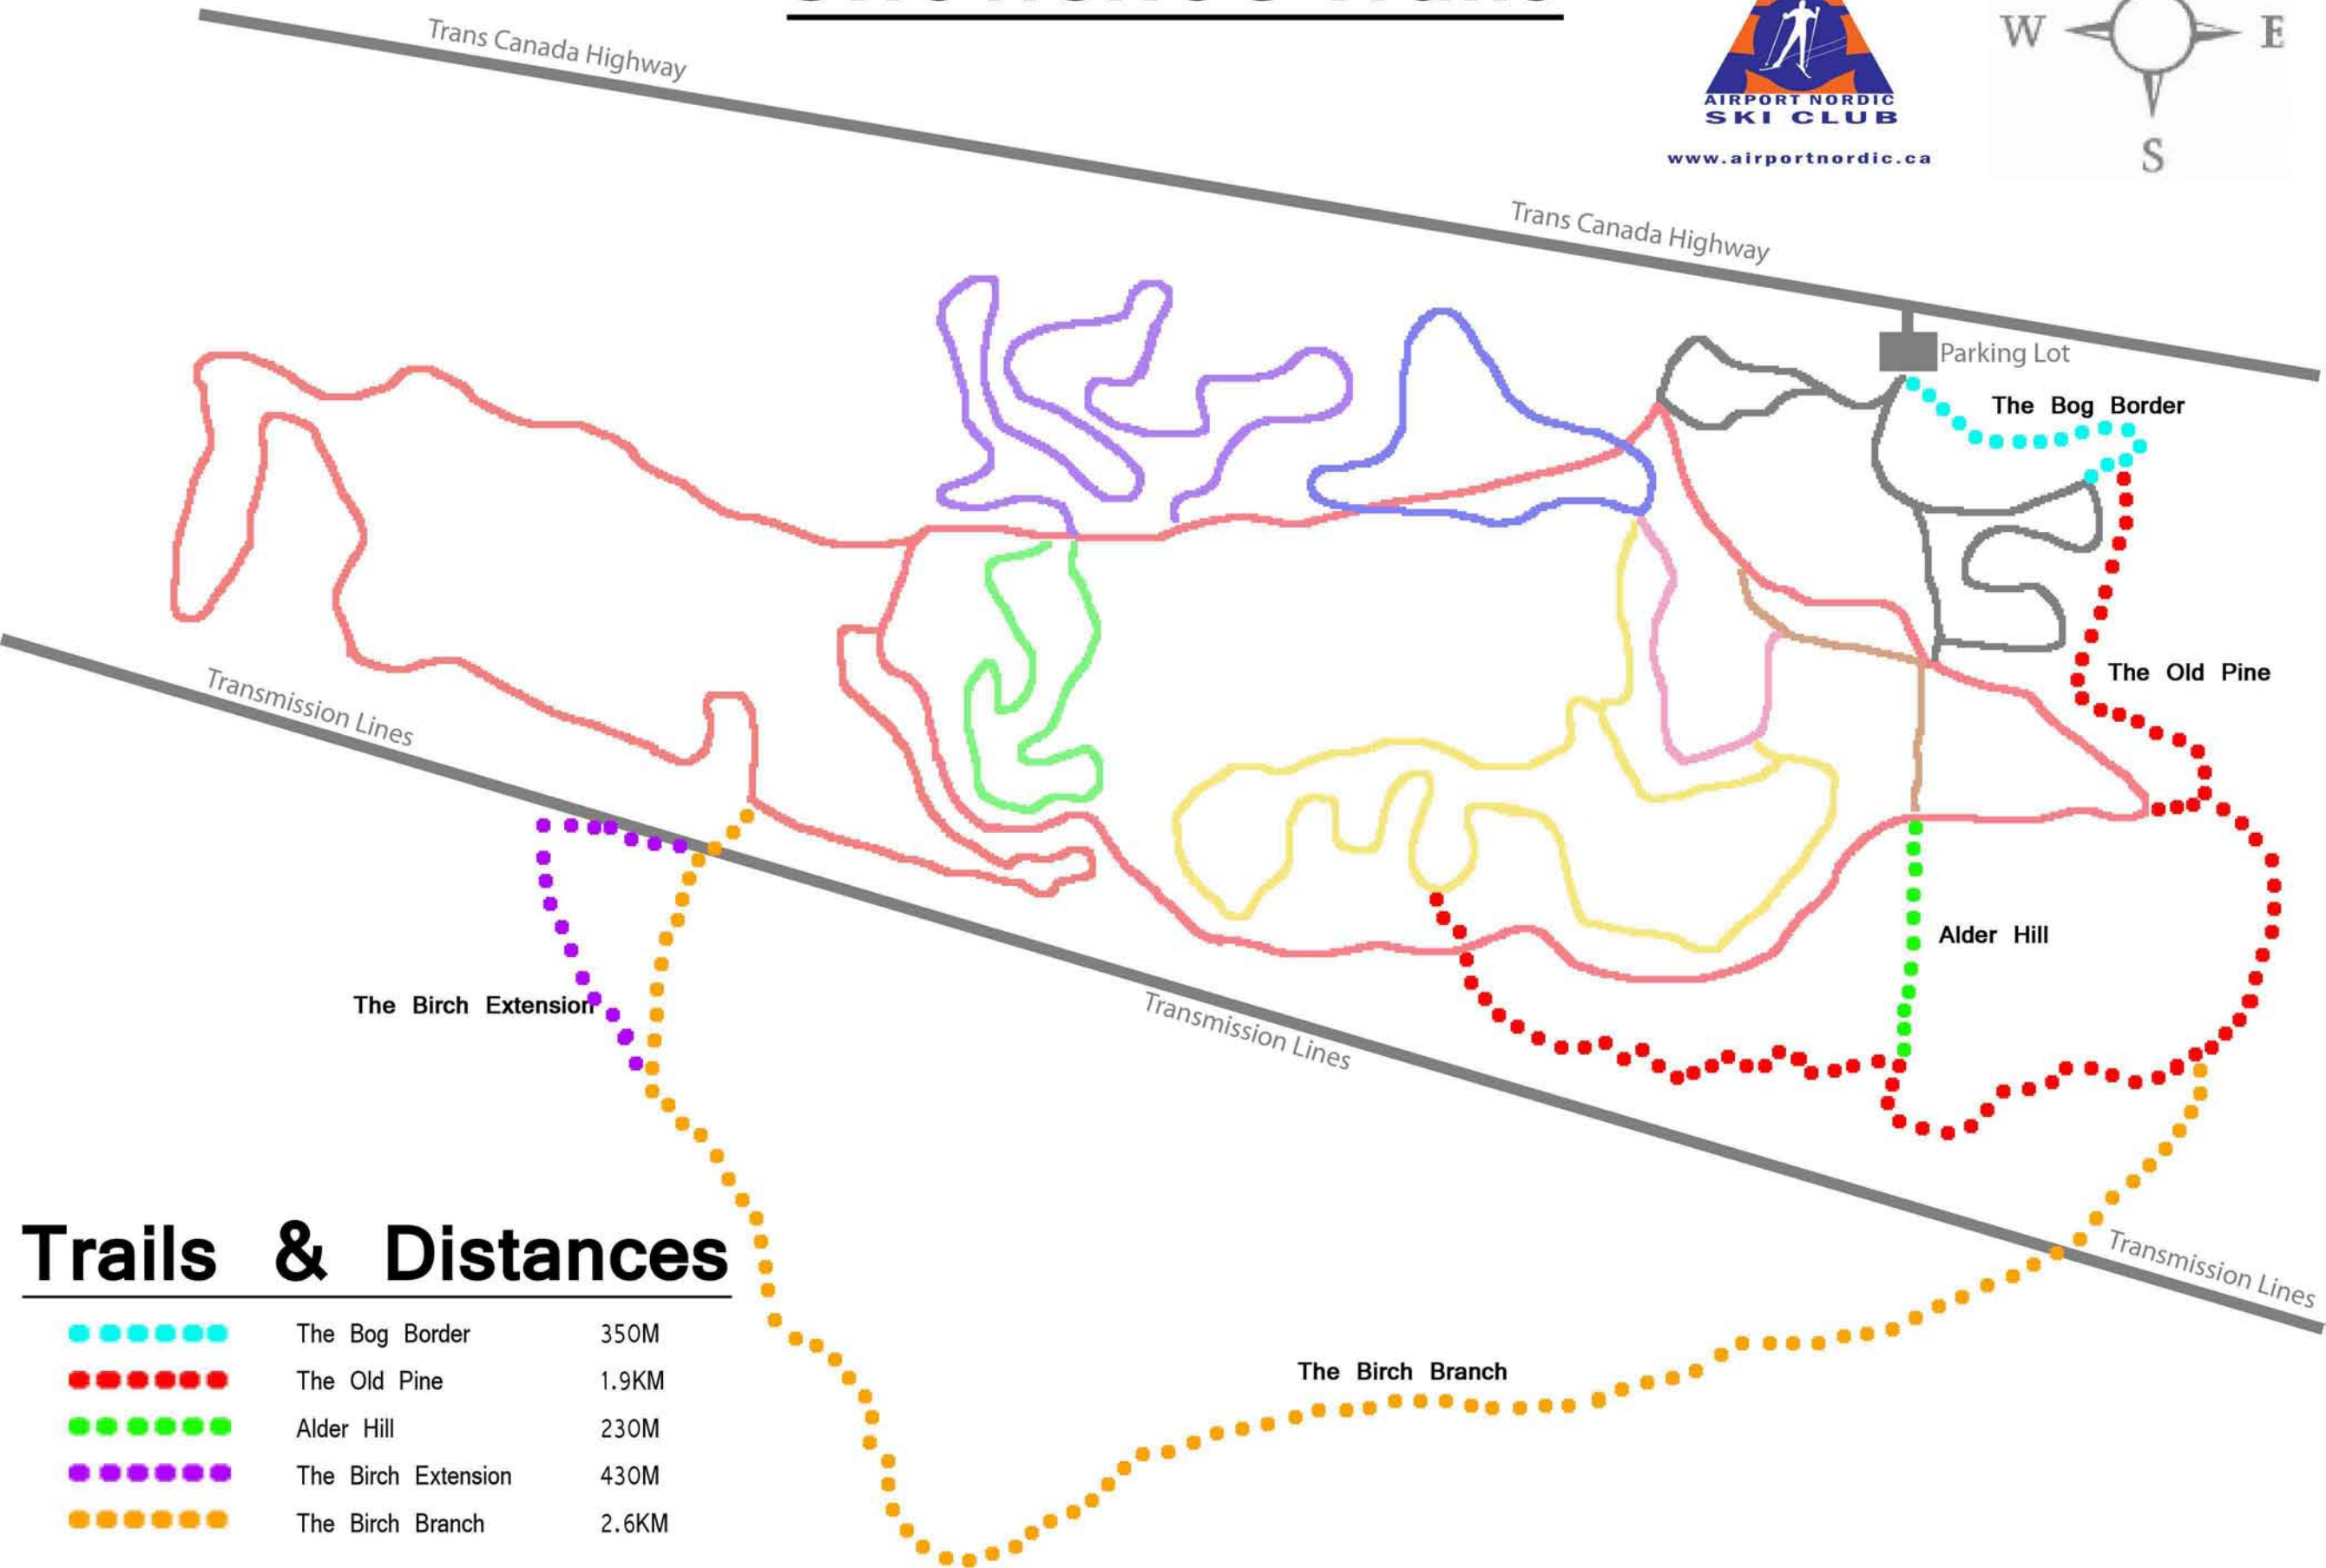

# Snowshoe Trails

The snowshoe trails, except the Birch Branch and Extension, are cleared and marked with tape. While the Birch Branch and Extension have been marked with tape, they are outside the club trail area and may be overgrown in places. Proceed with caution since the tape marking the trails may have fallen off or may be difficult to see.

GPS routes available at [www.airportnordic.ca](http://www.airportnordic.ca)