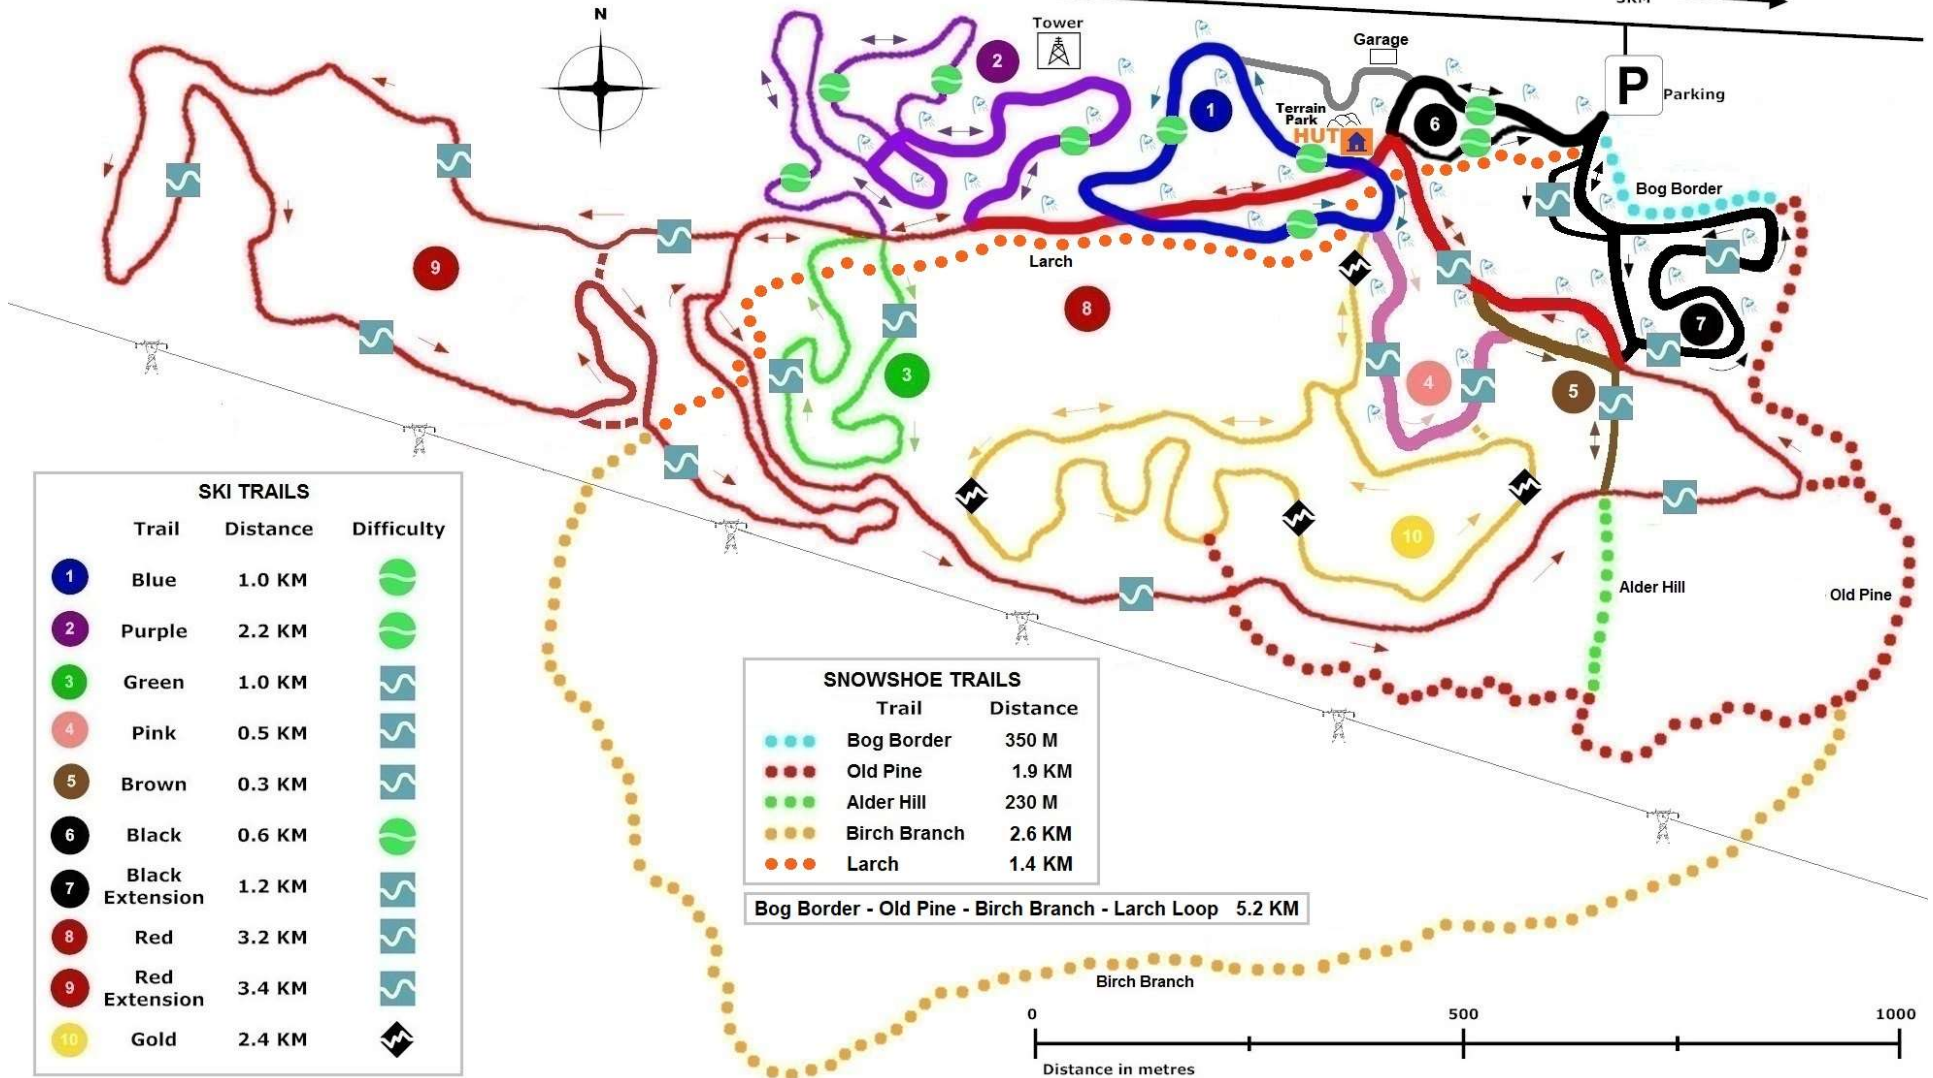

LEGEND

- Ski Trail
- Lit Ski Trail
- - - Ski Trail Connector/Shortcut
- One-way Skiing
- ↔ Two-way Skiing
- Snowshoe Trail

www.airportnordic.ca

DIFFICULTY SYMBOLS

- Easiest
- ⚡ More Difficult
- ⚡ Most Difficult

Trans Canada Highway

To Gander 3KM →

SKI TRAILS		
Trail	Distance	Difficulty
1 Blue	1.0 KM	●
2 Purple	2.2 KM	●
3 Green	1.0 KM	⚡
4 Pink	0.5 KM	⚡
5 Brown	0.3 KM	⚡
6 Black	0.6 KM	●
7 Black Extension	1.2 KM	⚡
8 Red	3.2 KM	⚡
9 Red Extension	3.4 KM	⚡
10 Gold	2.4 KM	⚡

SNOWSHOE TRAILS		
Trail	Distance	
●●● Bog Border	350 M	
●●● Old Pine	1.9 KM	
●●● Alder Hill	230 M	
●●● Birch Branch	2.6 KM	
●●● Larch	1.4 KM	

Bog Border - Old Pine - Birch Branch - Larch Loop 5.2 KM