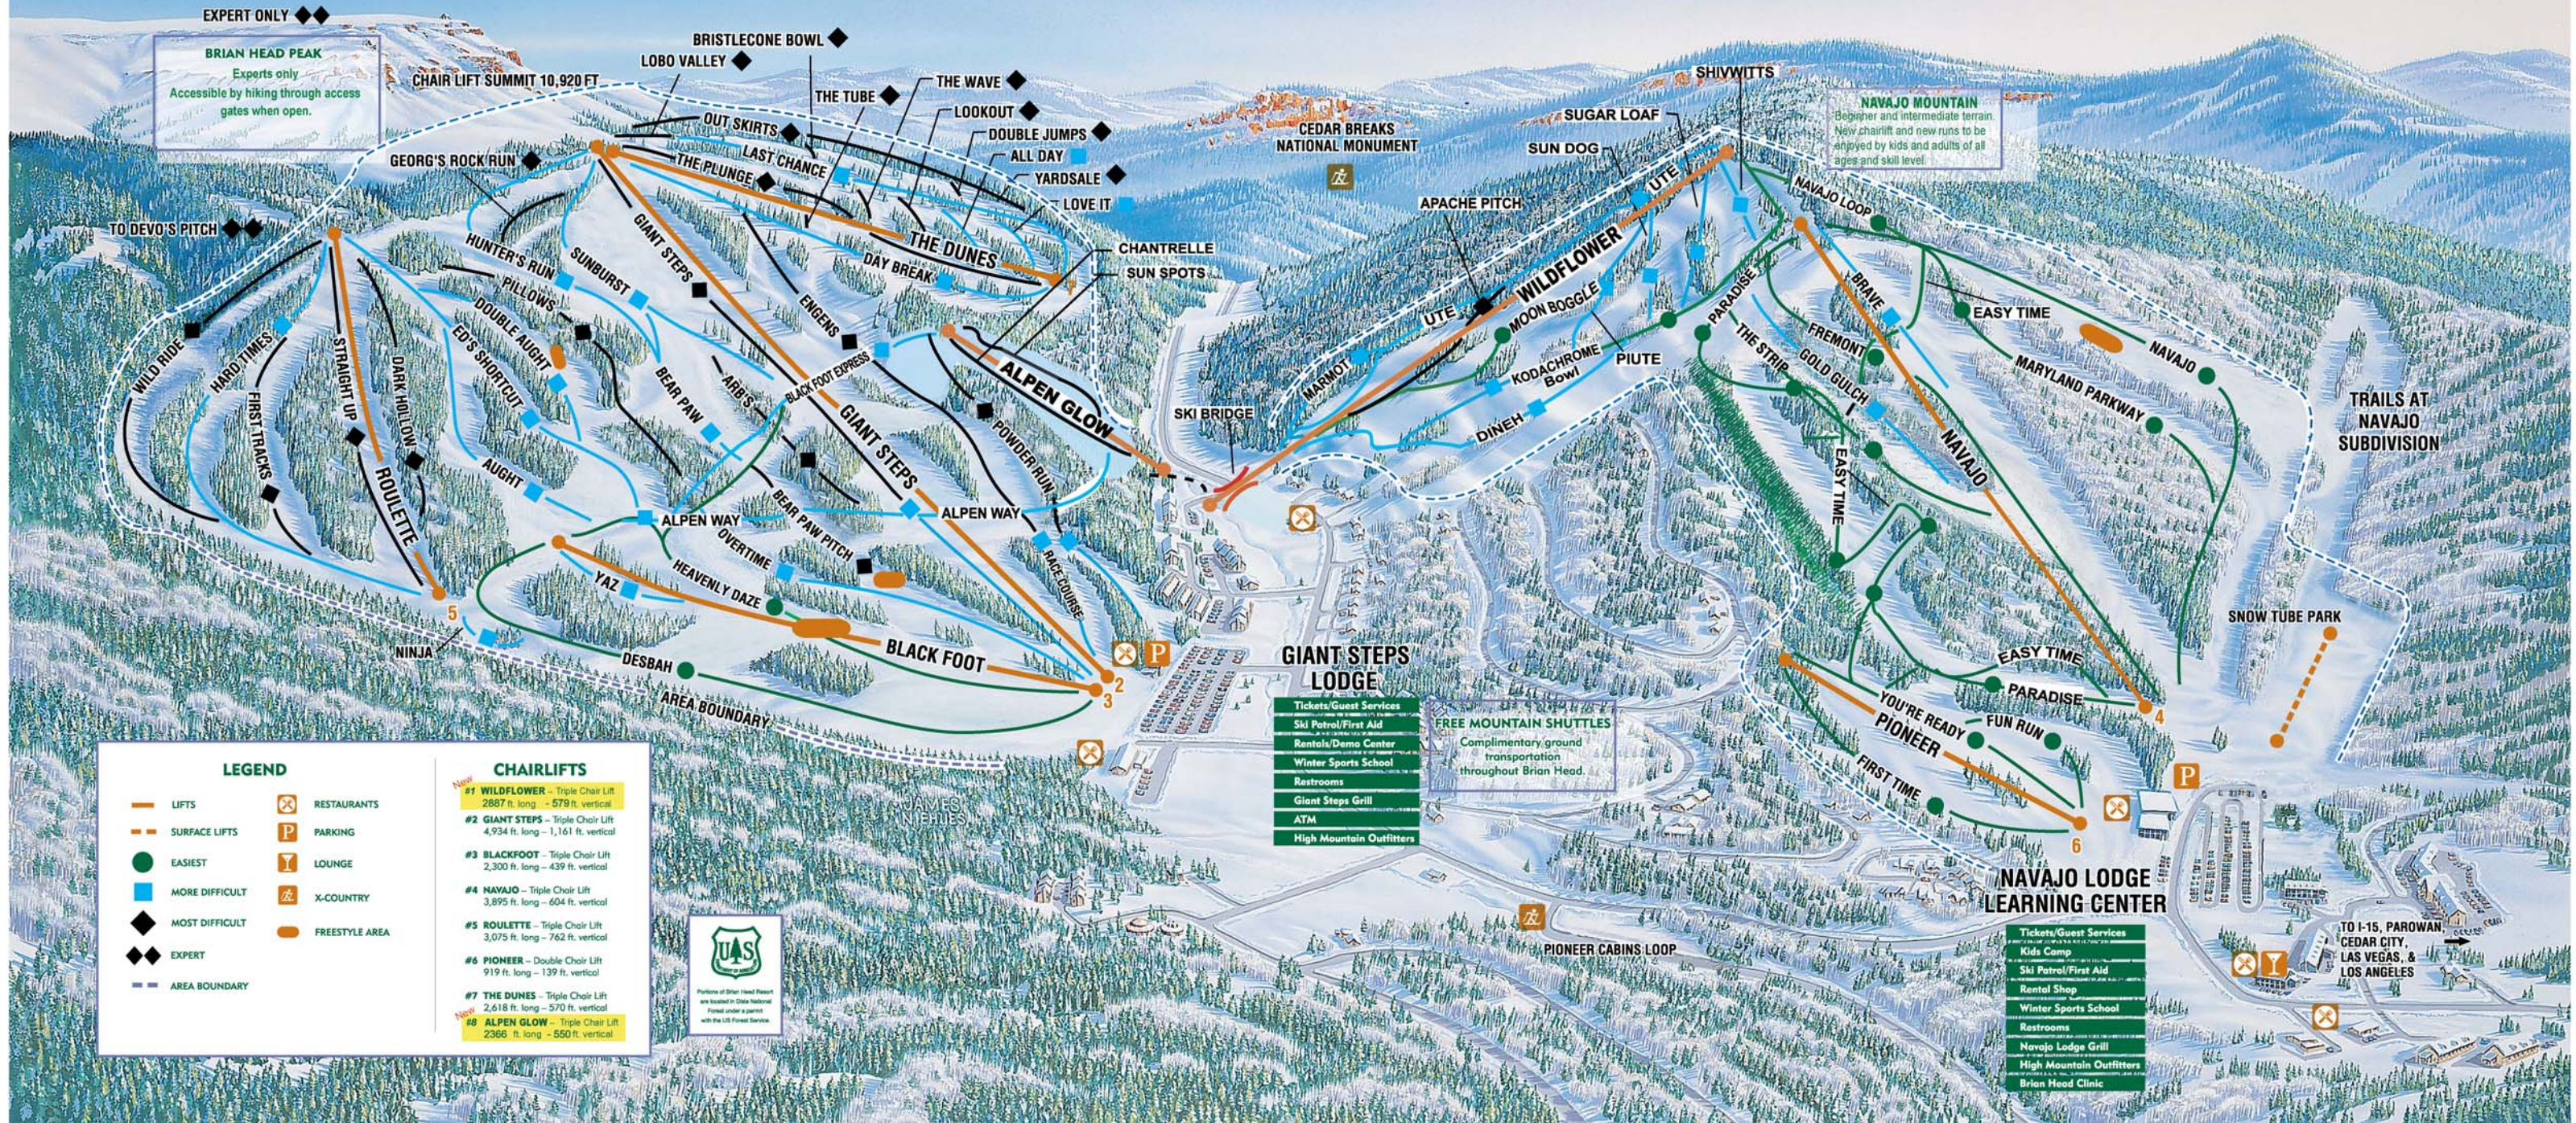

BRIAN HEAD PEAK

ELEVATION 11,307 FT.

NAVAJO PEAK

EXPERT ONLY

BRIAN HEAD PEAK
Experts only
Accessible by hiking through access gates when open.

NAVAJO MOUNTAIN
Beginner and intermediate terrain.
New chairlift and new runs to be enjoyed by kids and adults of all ages and skill level.

LEGEND	
	LIFTS
	SURFACE LIFTS
	EASIEST
	MORE DIFFICULT
	MOST DIFFICULT
	EXPERT
	AREA BOUNDARY
	RESTAURANTS
	PARKING
	LOUNGE
	X-COUNTRY
	FREESTYLE AREA

CHAIRLIFTS	
	#1 WILDFLOWER - Triple Chair Lift 2887 ft. long - 579 ft. vertical
	#2 GIANT STEPS - Triple Chair Lift 4,934 ft. long - 1,161 ft. vertical
	#3 BLACKFOOT - Triple Chair Lift 2,300 ft. long - 439 ft. vertical
	#4 NAVAJO - Triple Chair Lift 3,895 ft. long - 604 ft. vertical
	#5 ROULETTE - Triple Chair Lift 3,075 ft. long - 762 ft. vertical
	#6 PIONEER - Double Chair Lift 919 ft. long - 139 ft. vertical
	#7 THE DUNES - Triple Chair Lift 2,618 ft. long - 570 ft. vertical
	#8 ALPEN GLOW - Triple Chair Lift 2366 ft. long - 550 ft. vertical

- GIANT STEPS LODGE**
- Tickets/Guest Services
 - Ski Patrol/First Aid
 - Rentals/Demo Center
 - Restrooms
 - Winter Sports School
 - Giant Steps Grill
 - ATM
 - High Mountain Outfitters

FREE MOUNTAIN SHUTTLES
Complimentary ground transportation throughout Brian Head.

TO I-15, PAROWAN, CEDAR CITY, LAS VEGAS, & LOS ANGELES