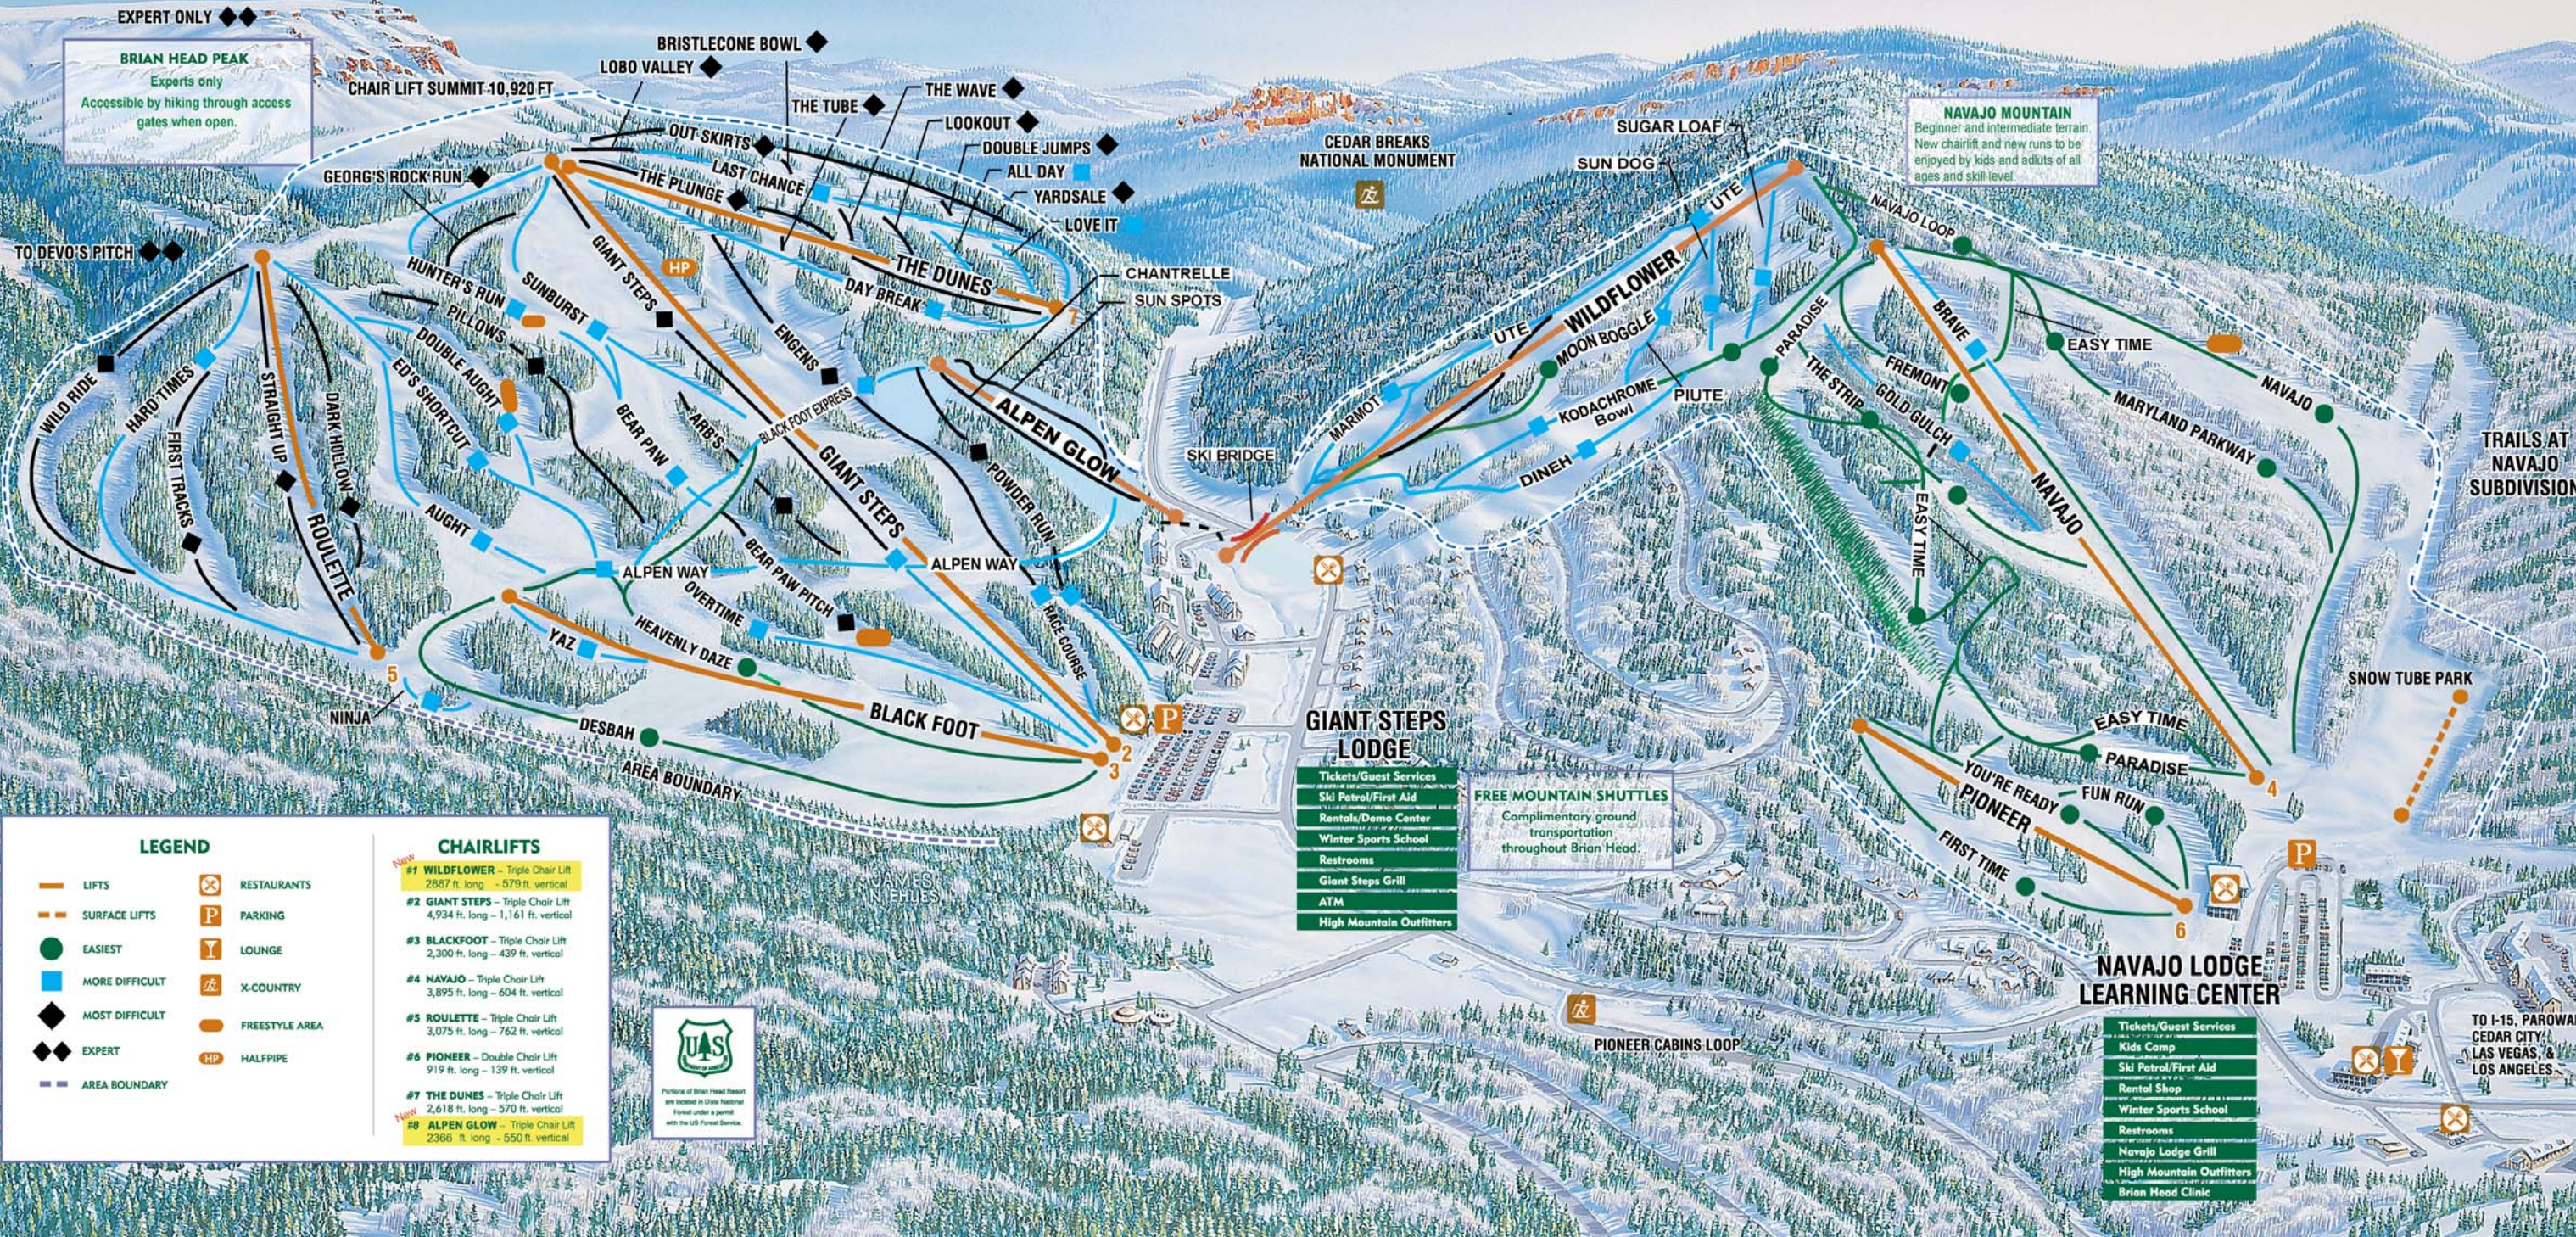

BRIAN HEAD PEAK

ELEVATION 11,307 FT.

NAVAJO PEAK

EXPERT ONLY ◆◆

BRIAN HEAD PEAK
Experts only
Accessible by hiking through access gates when open.

NAVAJO MOUNTAIN
Beginner and intermediate terrain
New chairlift and new runs to be enjoyed by kids and adults of all ages and skill level.

LEGEND

- LIFTS
- SURFACE LIFTS
- EASIEST
- MORE DIFFICULT
- MOST DIFFICULT
- EXPERT
- AREA BOUNDARY
- RESTAURANTS
- PARKING
- LOUNGE
- X-COUNTRY
- FREESTYLE AREA
- HALFPIPE

CHAIRLIFTS

- #1 WILDFLOWER - Triple Chair Lift 2887 ft. long - 579 ft. vertical
- #2 GIANT STEPS - Triple Chair Lift 4,934 ft. long - 1,161 ft. vertical
- #3 BLACKFOOT - Triple Chair Lift 2,300 ft. long - 439 ft. vertical
- #4 NAVAJO - Triple Chair Lift 3,895 ft. long - 604 ft. vertical
- #5 ROULETTE - Triple Chair Lift 3,075 ft. long - 762 ft. vertical
- #6 PIONEER - Double Chair Lift 919 ft. long - 139 ft. vertical
- #7 THE DUNES - Triple Chair Lift 2,618 ft. long - 570 ft. vertical
- #8 ALPEN GLOW - Triple Chair Lift 2366 ft. long - 550 ft. vertical

- GIANT STEPS LODGE**
- Tickets/Guest Services
 - Ski Patrol/First Aid
 - Rentals/Demo Center
 - Winter Sports School
 - Restrooms
 - Giant Steps Grill
 - ATM
 - High Mountain Outfitters

FREE MOUNTAIN SHUTTLES
Complimentary ground transportation throughout Brian Head.

TO I-15, PAROWAN, CEDAR CITY, LAS VEGAS, & LOS ANGELES