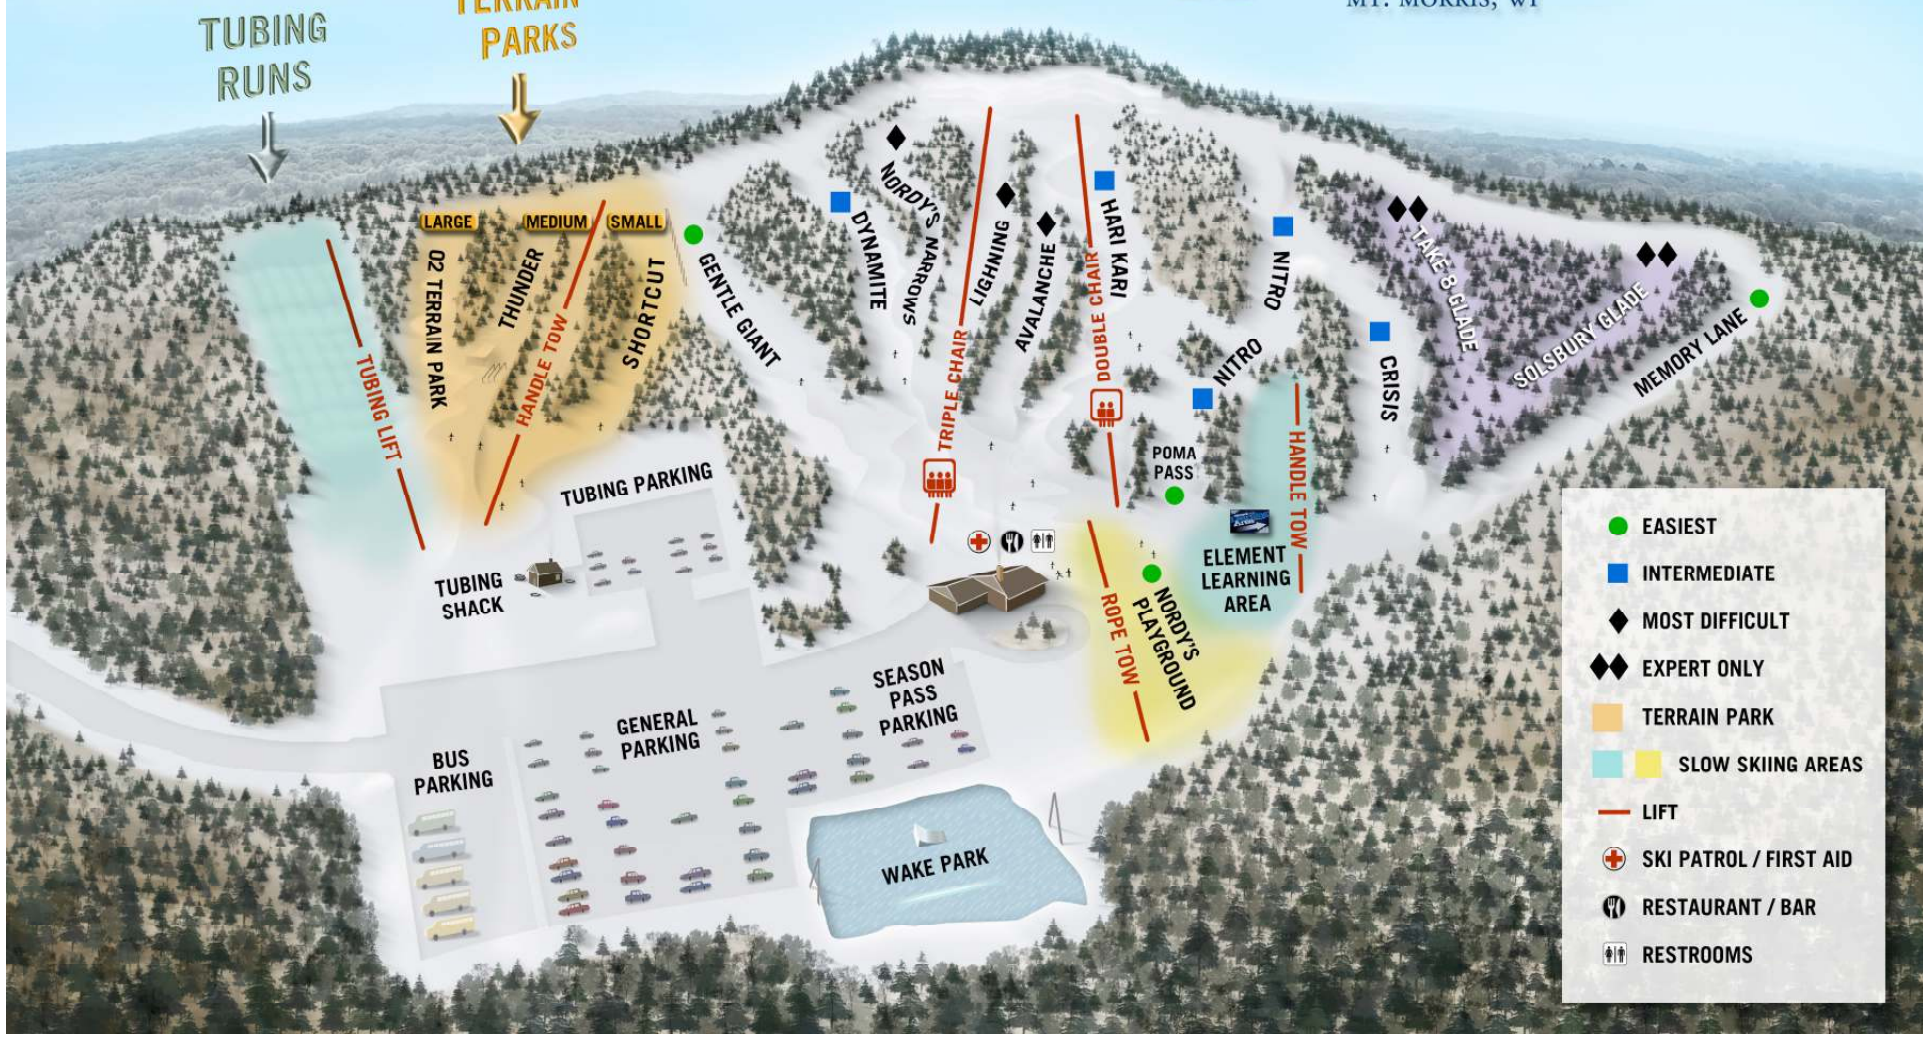

NORDIC MOUNTAIN

MT. MORRIS, WI

SKIERS AND RIDERS SHOULD BE ADVISED THAT OUR TRAIL RATING SYSTEM (GREEN CIRCLE, BLUE SQUARE, BLACK DIAMOND, OR DOUBLE BLACK DIAMOND) IS NOT NECESSARILY THE SAME SYSTEM UTILIZED AT OTHER SKI AREAS. SKIERS AND RIDERS SHOULD ALWAYS BEGIN WITH THE EASIEST TRAIL, REGARDLESS OF THEIR ABILITY LEVEL, UNTIL THEY ARE FAMILIAR WITH THE TRAILS AT NORDIC MOUNTAIN.