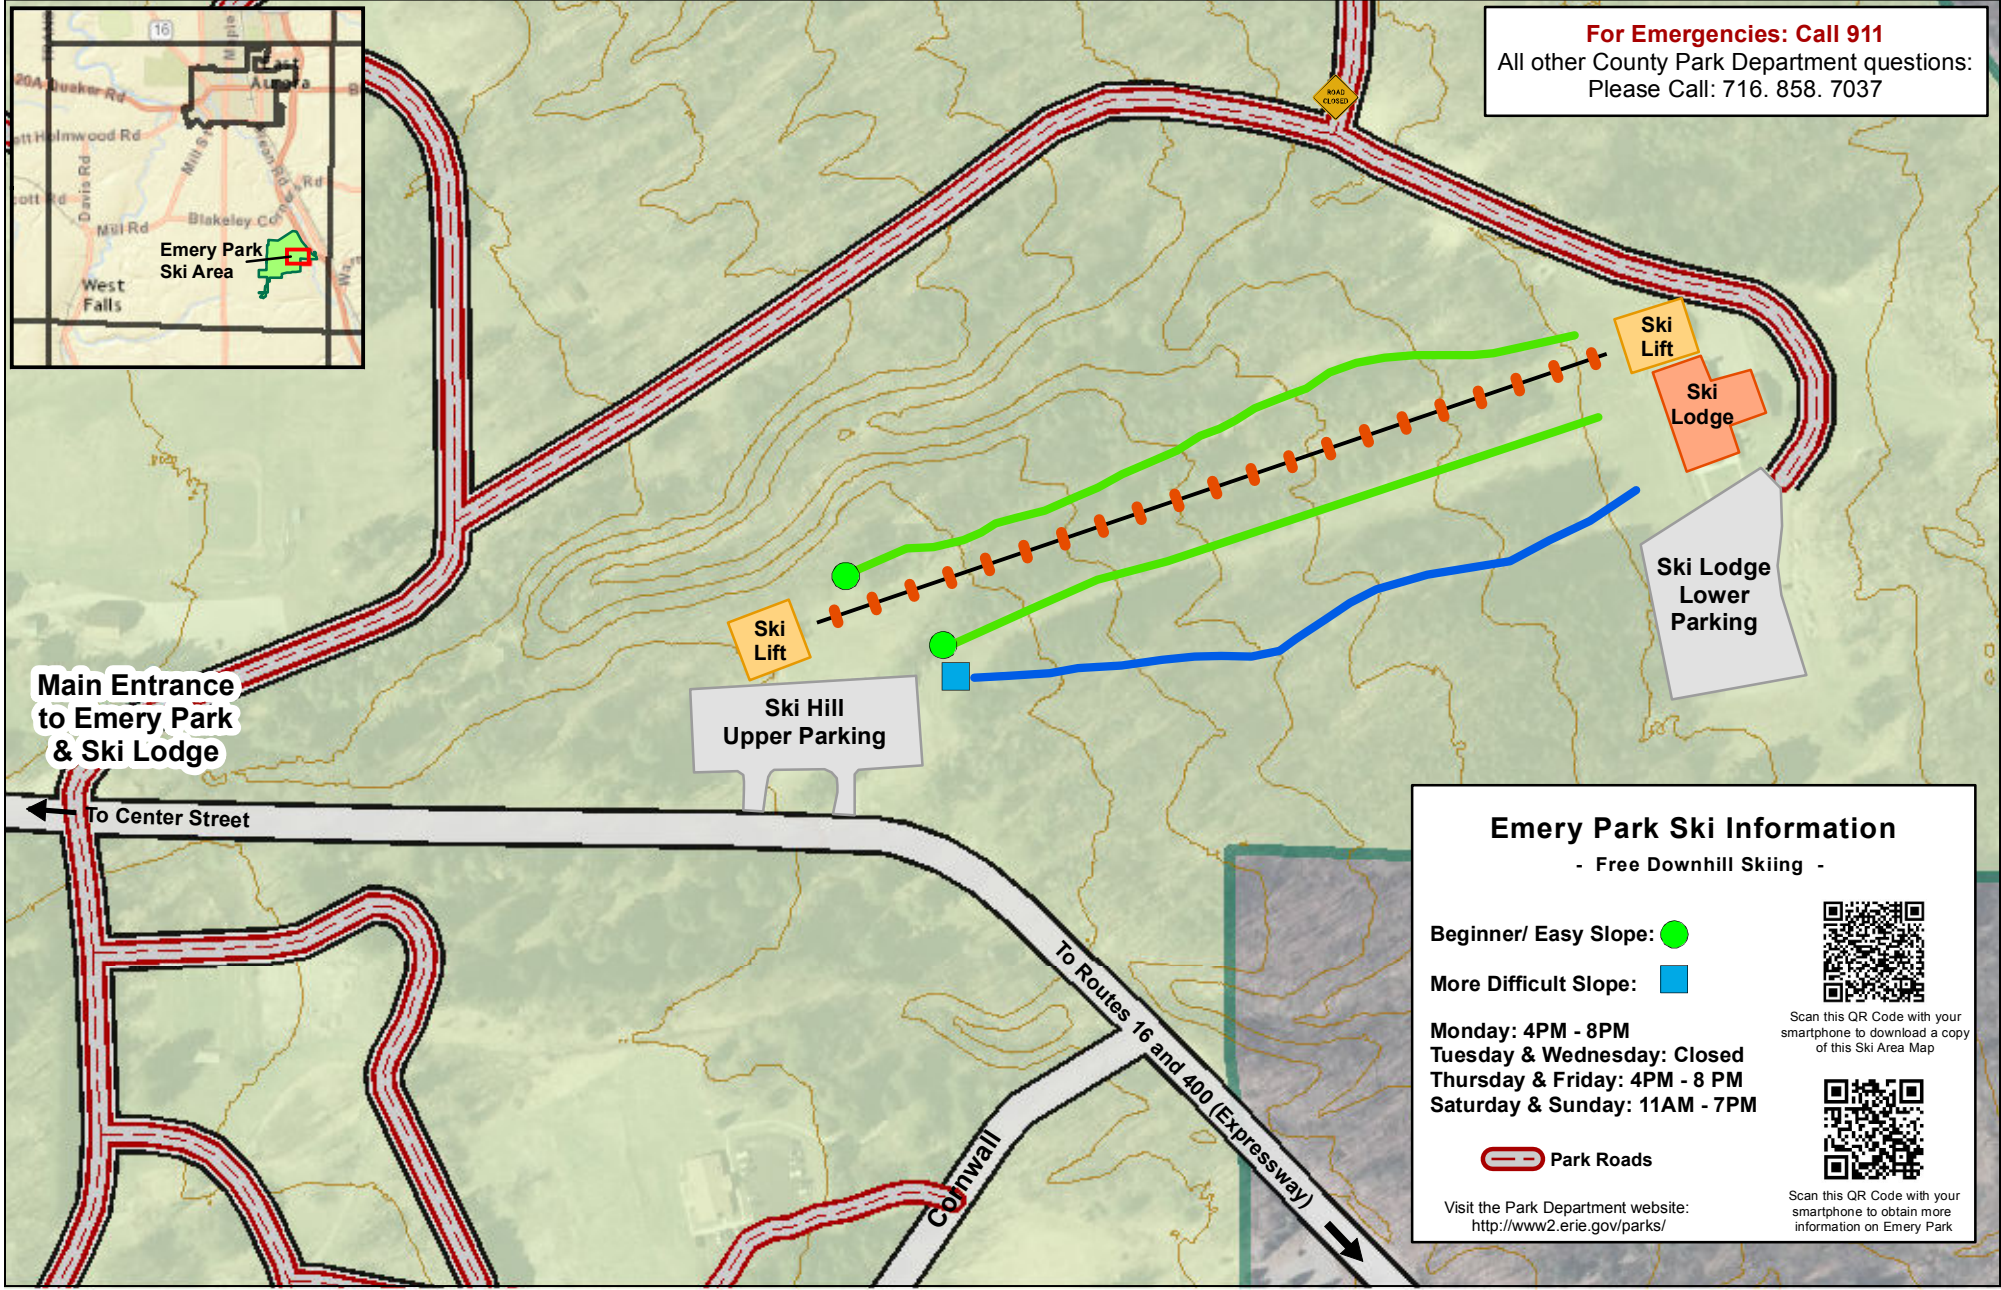

For Emergencies: Call 911
All other County Park Department questions:
Please Call: 716. 858. 7037

**Main Entrance
to Emery Park
& Ski Lodge**

**Ski Hill
Upper Parking**

**Ski Lift
Ski Lodge**

**Ski Lodge
Lower
Parking**

Emery Park Ski Information
- Free Downhill Skiing -

Beginner/ Easy Slope: ●

More Difficult Slope: ■

Monday: 4PM - 8PM
Tuesday & Wednesday: Closed
Thursday & Friday: 4PM - 8 PM
Saturday & Sunday: 11AM - 7PM

Park Roads

Visit the Park Department website:
<http://www2.erie.gov/parks/>

Scan this QR Code with your smartphone to download a copy of this Ski Area Map

Scan this QR Code with your smartphone to obtain more information on Emery Park