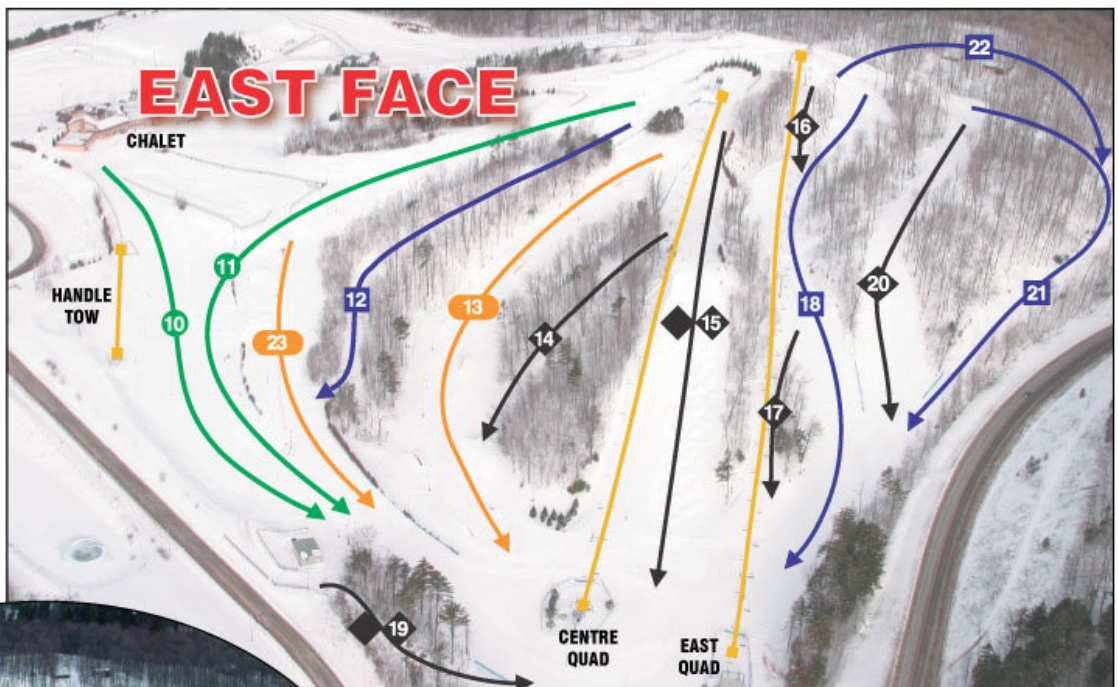

# Ski Lakeridge

## LEGEND

- Beginners
- Intermediate
- ◆ Expert
- ◆◆ Moguls/Terrain Park  
Half Pipe
- ▬ Freestyle Terrain

- |  |  |
|--|--|
| <span style="color: red;">●</span> 1. Tubing Park            | <span style="color: blue;">■</span> 12. Laneway        |
| <span style="color: black;">◆</span> 2. Sunny Side           | <span style="color: orange;">▬</span> 13. Razors Edge  |
| <span style="color: blue;">■</span> 3. Main Street           | <span style="color: black;">◆</span> 14. Bail Out      |
| <span style="color: black;">◆◆</span> 4. Mogul Alley         | <span style="color: black;">◆◆</span> 15. Rieky's Run  |
| <span style="color: orange;">▬</span> 5. The Half Pipe       | <span style="color: black;">◆</span> 16. Upper Chute   |
| <span style="color: blue;">■</span> 6. Short Cut             | <span style="color: black;">◆</span> 17. Lower Chute   |
| <span style="color: green;">●</span> 7. Collector            | <span style="color: blue;">■</span> 18. Valley Road    |
| <span style="color: green;">●</span> 8. One Way              | <span style="color: black;">◆◆</span> 19. Boomerang    |
| <span style="color: green;">●</span> 9. Beginners Area       | <span style="color: black;">◆</span> 20. Freeway       |
| <span style="color: green;">●</span> 10. Little Rodgers Pass | <span style="color: blue;">■</span> 21. East Avenue    |
| <span style="color: green;">●</span> 11. Highway             | <span style="color: blue;">■</span> 22. Bridge-Trail   |
|  | <span style="color: orange;">▬</span> 23. Little Razor |