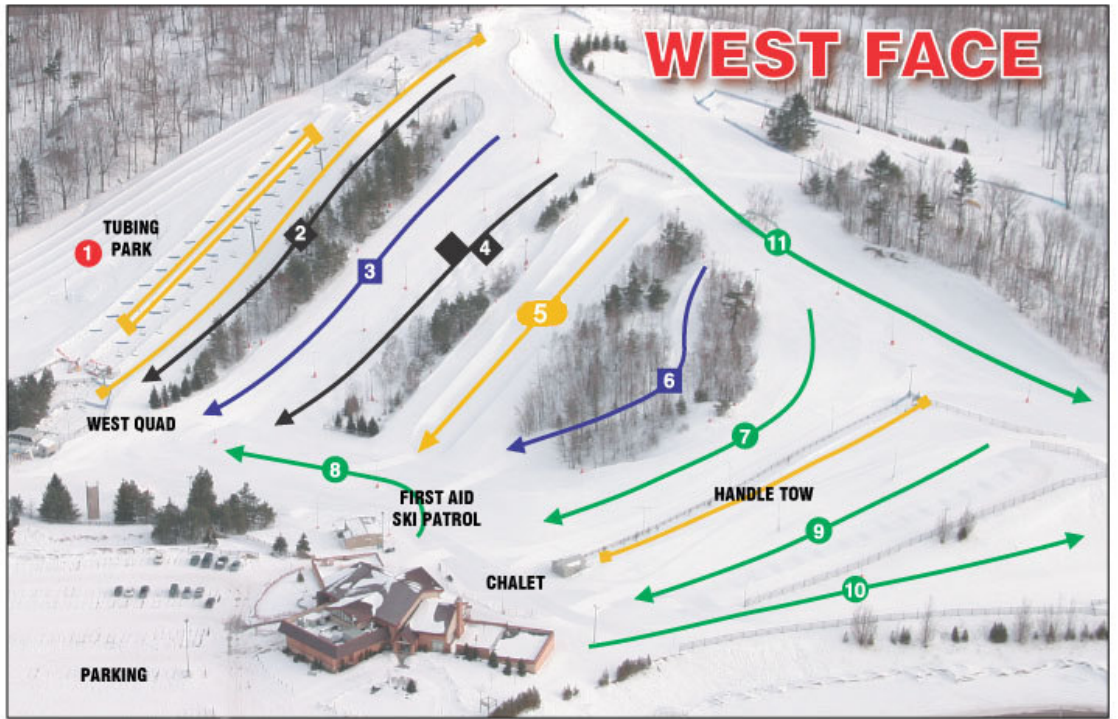

# Ski Lakeridge

## LEGEND

- Beginners
- Intermediate
- ◆ Expert
- ◆◆ Moguls/Terrain Park  
Half Pipe
- ▬ Freestyle Terrain

- |  |  |
|--|--|
| <span style="color: red;">●</span> 1. Tubing Park            | <span style="color: blue;">■</span> 12. Laneway        |
| <span style="color: black;">◆</span> 2. Sunny Side           | <span style="color: orange;">▬</span> 13. Razors Edge  |
| <span style="color: blue;">■</span> 3. Main Street           | <span style="color: black;">◆</span> 14. Bail Out      |
| <span style="color: black;">◆◆</span> 4. Mogul Alley         | <span style="color: black;">◆◆</span> 15. Rieky's Run  |
| <span style="color: orange;">▬</span> 5. The Half Pipe       | <span style="color: black;">◆</span> 16. Upper Chute   |
| <span style="color: blue;">■</span> 6. Short Cut             | <span style="color: black;">◆</span> 17. Lower Chute   |
| <span style="color: green;">●</span> 7. Collector            | <span style="color: blue;">■</span> 18. Valley Road    |
| <span style="color: green;">●</span> 8. One Way              | <span style="color: black;">◆◆</span> 19. Boomerang    |
| <span style="color: green;">●</span> 9. Beginners Area       | <span style="color: black;">◆</span> 20. Freeway       |
| <span style="color: green;">●</span> 10. Little Rodgers Pass | <span style="color: blue;">■</span> 21. East Avenue    |
| <span style="color: green;">●</span> 11. Highway             | <span style="color: blue;">■</span> 22. Bridge-Trail   |
|  | <span style="color: orange;">▬</span> 23. Little Razor |