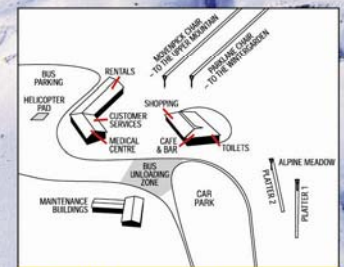

Food

Medical Centre

Pond

Vertical Shop

Parking

Snowmaking

Lift Accessed Backcountry Area
(this area has no trail markings,
avalanche control or marked hazards.
There are no active safety services
operating in this area.)

Freestyle Area

Information

Ski School

Tubing Area

LIFTS

- | | |
|--------------------------|------------------------------|
| A Jumbo T Bar | G Movenpick Chair |
| B High Noon Express | H Alpine Meadow
Platter 1 |
| C Giant Chair | I Alpine Meadow
Platter 2 |
| D Highflyer Chair | |
| E Wintergarden Platter 1 | |
| F Parklane Chair | |

Turoa Plaza amenities map