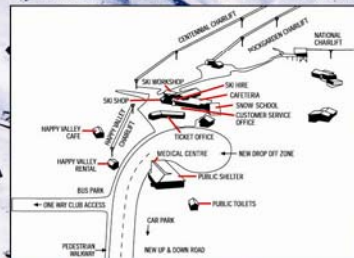

## TRAILS

- 1 Happy Valley Beginner Area
- 2 Hut Flat Beginner Area
- 3 Showcase
- 4 Rockgarden
- 5 Tennant's Valley
- 6 Tennant's Ridge
- 7 Home Run
- 8 Murphie's Schuss
- 9 Downhill Easy
- 10a Goomie Bowl (Skier's Right)
- 10b Goomie Bowl (Skier's Left)
- 11 T1
- 12 Far West Trail
- 13 Riviera Paradise
- 14 Venom
- 15 Mnk Run
- 16 Turner's Gully
- 17 Dreamer
- 18 Turn Pipe
- 19 Three Pin Ridge
- 20 Twin Rocks
- 21 S Bends
- 22 Cornice Bowl
- 23 Delta Trail
- 24 Traverse of Fear
- 25 The Gut
- 26 Shirt Front
- 27 Cut Back
- 28 Turtle Run
- 29 Knoll Face
- 30 Valley Traverse
- 31 Valley Highway
- 32 Bilbo's
- 33 Gollum
- 34 Pinnacle Valley
- 35 Cindertrack
- 36 K Road
- 37 Valley Exit
- 38 The Terraces
- 39 Nose Dive
- 40 The Staircase (Skiers Right)
- 41 The Staircase (Skiers Left)
- 42 Honeymoon Valley
- 43 Easy Way Down
- 44 Pinnacles Traverse
- 45 Front Stage
- 46 Back Stage
- 47 Grand Gully
- 48 Broken Leg Gully
- 49 Couloirs
- 50 The Waterfalls
- 51 3rd Waterfall
- 52 High Traverse
- 53 McKenzie's Mistake
- 54 Chute
- 55 The Chimney
- 56 Yankee Face (exit to Hut Flat)
- 57 Steve's Bowl
- 58 Tennant's Headwall
- 59 Aeroplane Gully
- 60 Yankee Slalom
- 61 Amphitheatre
- 62 Wizard's
- 63 Black Magic
- 64 Stebbings
- 65 Screamer
- 66 The Cirque
- 67 Haensli Face

## LIFTS

- |                          |                           |
|--------------------------|---------------------------|
| A Far West T-Bar         | H Rockgarden Chair        |
| B West Ridge Quad        | I Hut Flat Rope Tow       |
| C National Chair         | J Centennial Chair        |
| D Happy Valley Chair     | K Waterfall Express Chair |
| E Double Happy Chair     | L Waterfall T-Bar         |
| F Happy Valley Platter 1 | M Knoll Ridge T-Bar       |
| G Happy Valley Platter 2 | N The Valley T-Bar        |

Top of the Bruce amenities map

Updated 02.07

Updated 03.07