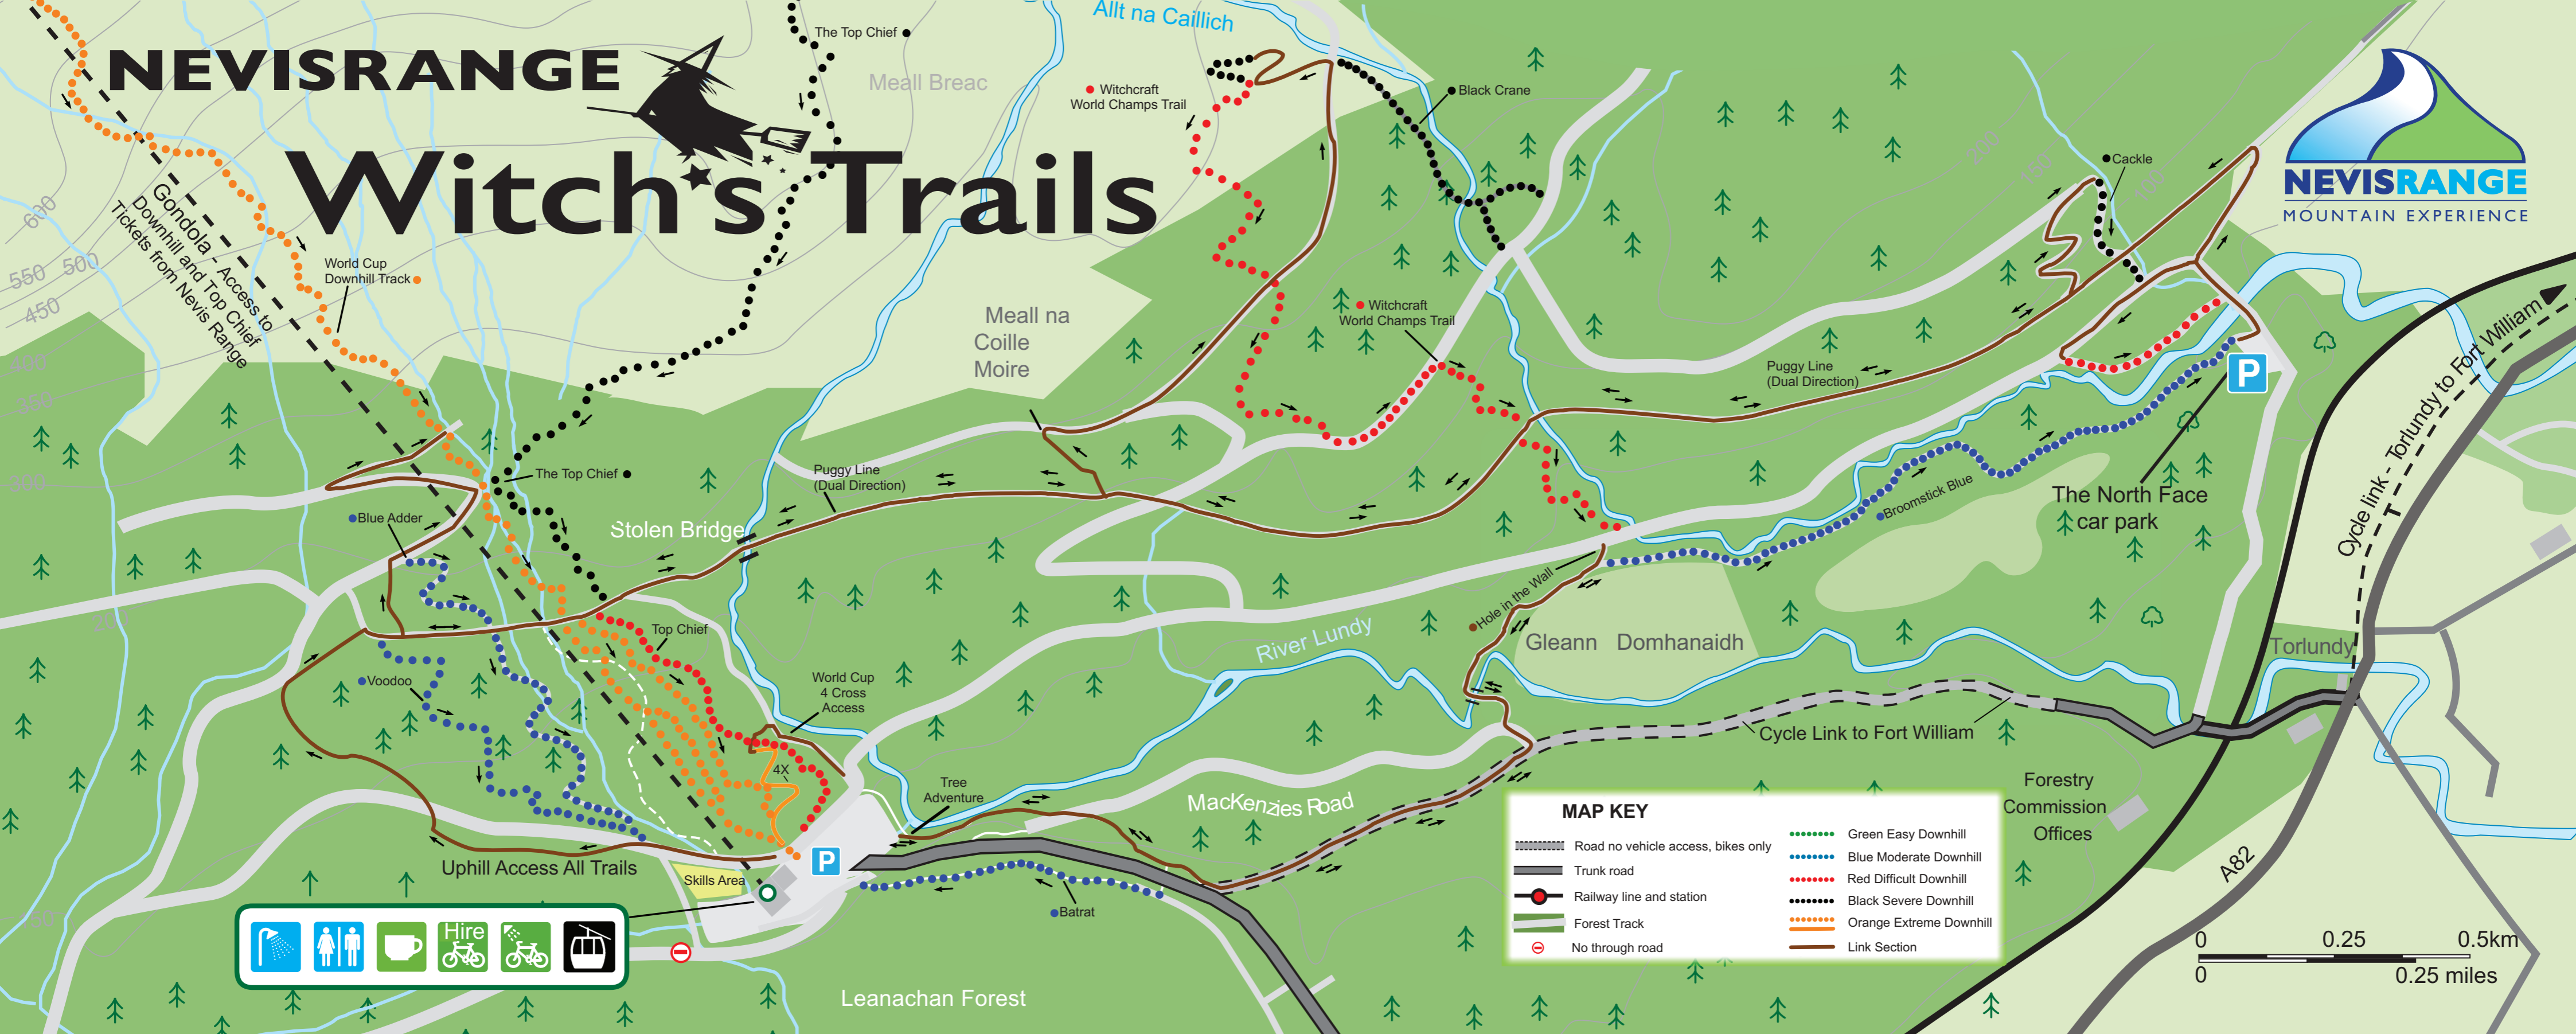

NEVISRANGE

Witch's Trails

MAP KEY	
	Road no vehicle access, bikes only
	Trunk road
	Railway line and station
	Forest Track
	No through road
	Green Easy Downhill
	Blue Moderate Downhill
	Red Difficult Downhill
	Black Severe Downhill
	Orange Extreme Downhill
	Link Section

Skills Area

P

Leanachan Forest

The Top Chief

Meall Breac

Meall na Coille Moire

Stolen Bridge

The Top Chief

Top Chief

World Cup 4 Cross Access

Tree Adventure

Batrat

Mackenzies Road

River Lundy

Glean Domhanaidh

Hole in the Wall

Black Crane

Witchcraft World Champs Trail

Cackle

Cycle link - Torlundy to Fort William