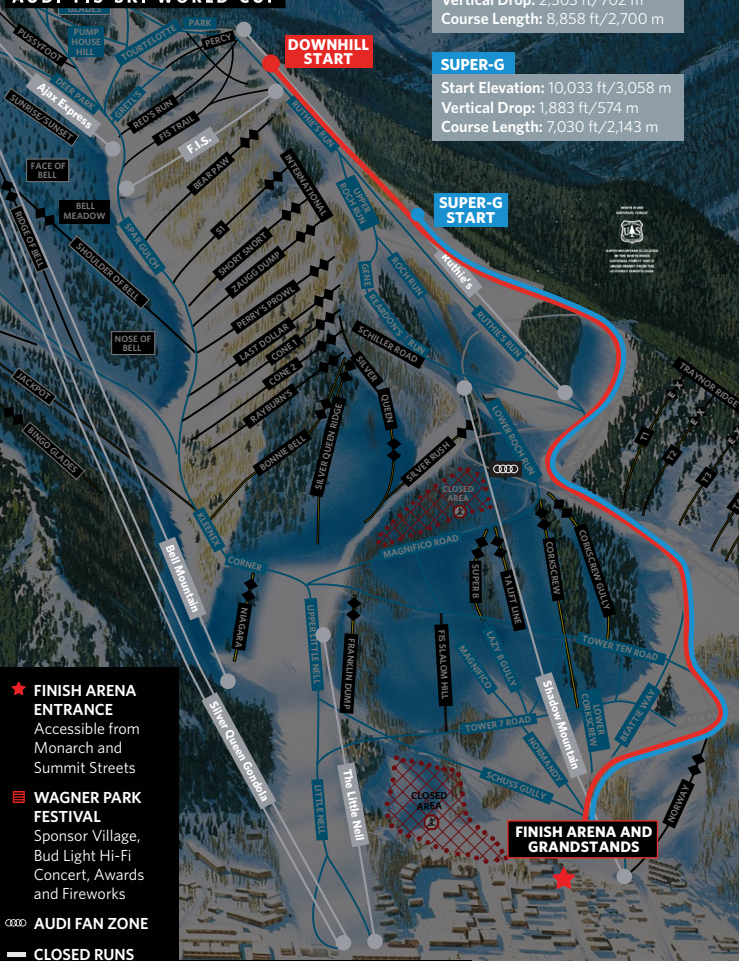

2023 STIFEL AMERICA'S DOWNHILL

AUDI FIS SKI WORLD CUP

RACE COURSE STATS

DOWNHILL

Start Elevation: 10,604 ft/3,232 m
 Vertical Drop: 2,303 ft/702 m
 Course Length: 8,858 ft/2,700 m

SUPER-G

Start Elevation: 10,033 ft/3,058 m
 Vertical Drop: 1,883 ft/574 m
 Course Length: 7,030 ft/2,143 m

- ★ **FINISH ARENA ENTRANCE**
 Accessible from Monarch and Summit Streets
- ▭ **WAGNER PARK FESTIVAL**
 Sponsor Village, Bud Light Hi-Fi Concert, Awards and Fireworks
- 🚶 **AUDI FAN ZONE**
- **CLOSED RUNS**

FINISH ARENA AND GRANDSTANDS

Course viewing is available for intermediate and advanced skiers along Ruthie's Run and at the Audi Fan Zone on Lower Roch Run.
 There is no public skier access to Shadow Mountain Lift during the races.