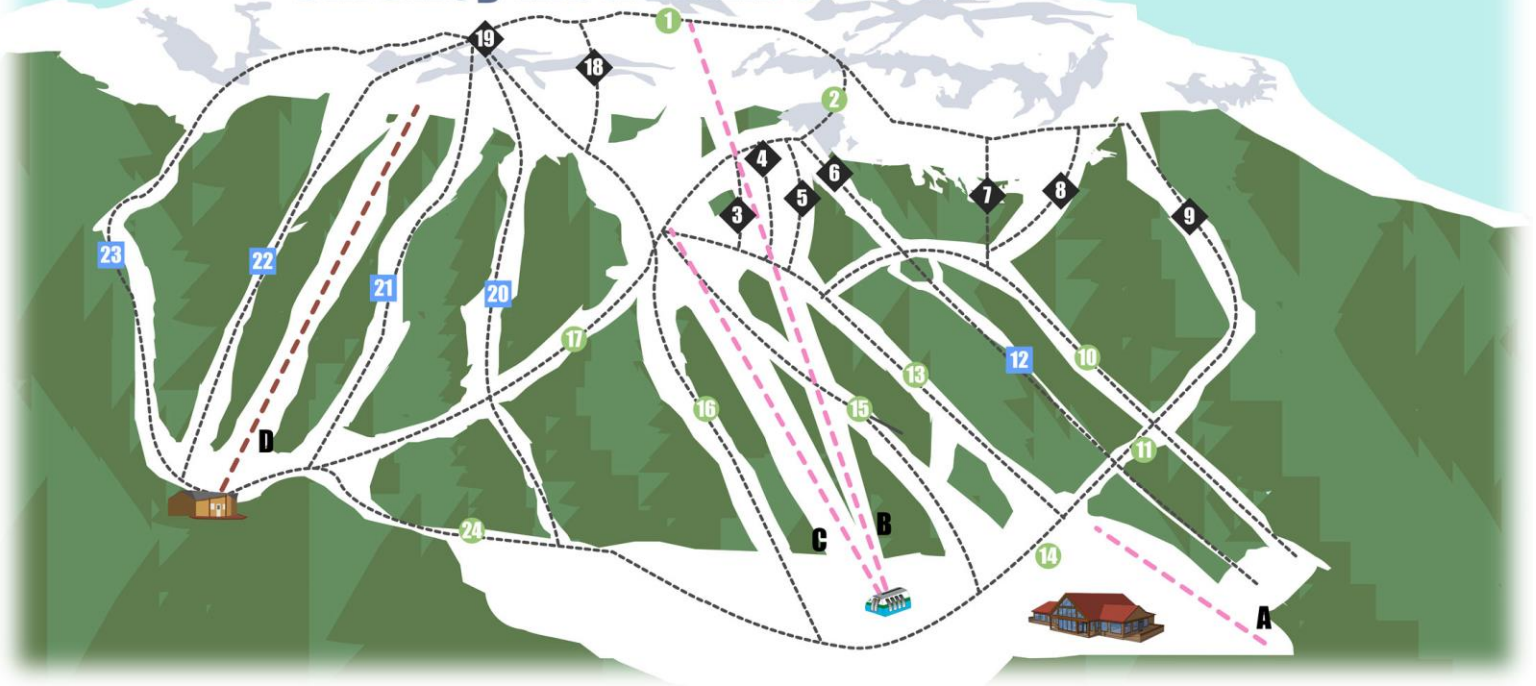

Smokey Mountain Ski Club

RioTinto

- 1. New Ski Way
- 2. Wine Tree Valley
- ◆ 3. Frenchman's
- ◆ 4. 45
- ◆ 5. Animal
- ◆ 6. Top of Old Blue line
- ◆ 7. Avalanche
- ◆ 8. Wall
- ◆ 9. Rollercoaster
- 10. Nancy Green
- 11. New Ski way
- 12. Bottom of Old Blue Line
- 13. To Be Renamed
- 14. Magic Carpet Area
- 15. Grenoble
- 16. Granny Green Terrain Park
- 17. New Ski Way
- ◆ 18. Head Wall/Chute
- ◆ 19. Face
- 20. Spruce
- 21. Laurie's
- 22. Pine
- 23. Kitzbhuel
- 24. Ski way

- Red Lift
- Komatic
- Ski Trail