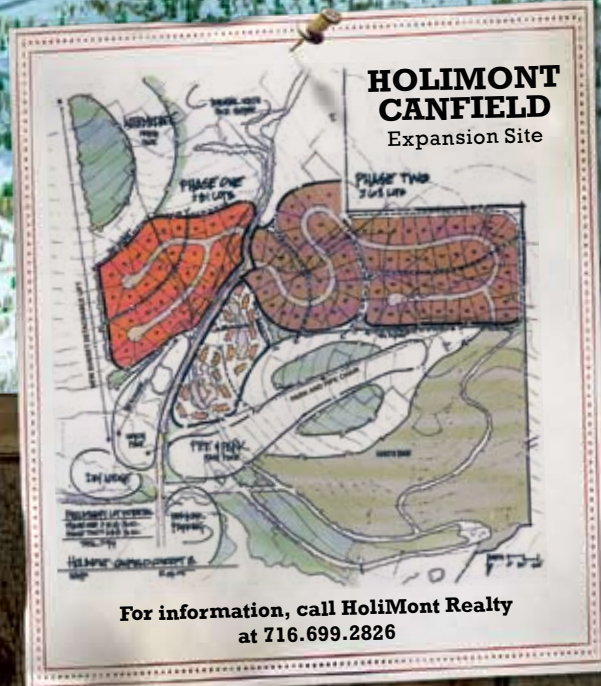

HOLIMONT®

HOLIMONT CANFIELD EXPANSION SITE

LEGEND

Easiest	Food	Ice Skating Rink	Information	BS - Bare Spots	P - Powder	SPONSORS
More Difficult	Restrooms	Racing Center	X-Country Ski Trail	CL - Closed	PP - Packed Powder	
Most Difficult	Parking	Tickets	T-Bar Lift	CO - Corn	SC - Spring Conditions	Keller Brothers to insert logo here
Terrain Parks & Halfpipe	SnowSports School	Telephone	2 Person Chair Lift	FG - Frozen Granular	SM - Snowmaking in Progress	
Easy Return to Main Chalet	Ski Patrol	Repair	3 Person Chair Lift	HP - Hard Pack	TC - Thin Cover	
Slow Skiing Area	Retail/Accessories	Storage	4 Person Chair Lift	IP - Icy Patches	V - Variable	
				IS - Icy Surface	WG - Wet Granular	
				LG - Loose Granular	WP - Wet Powder	
				O - Open		