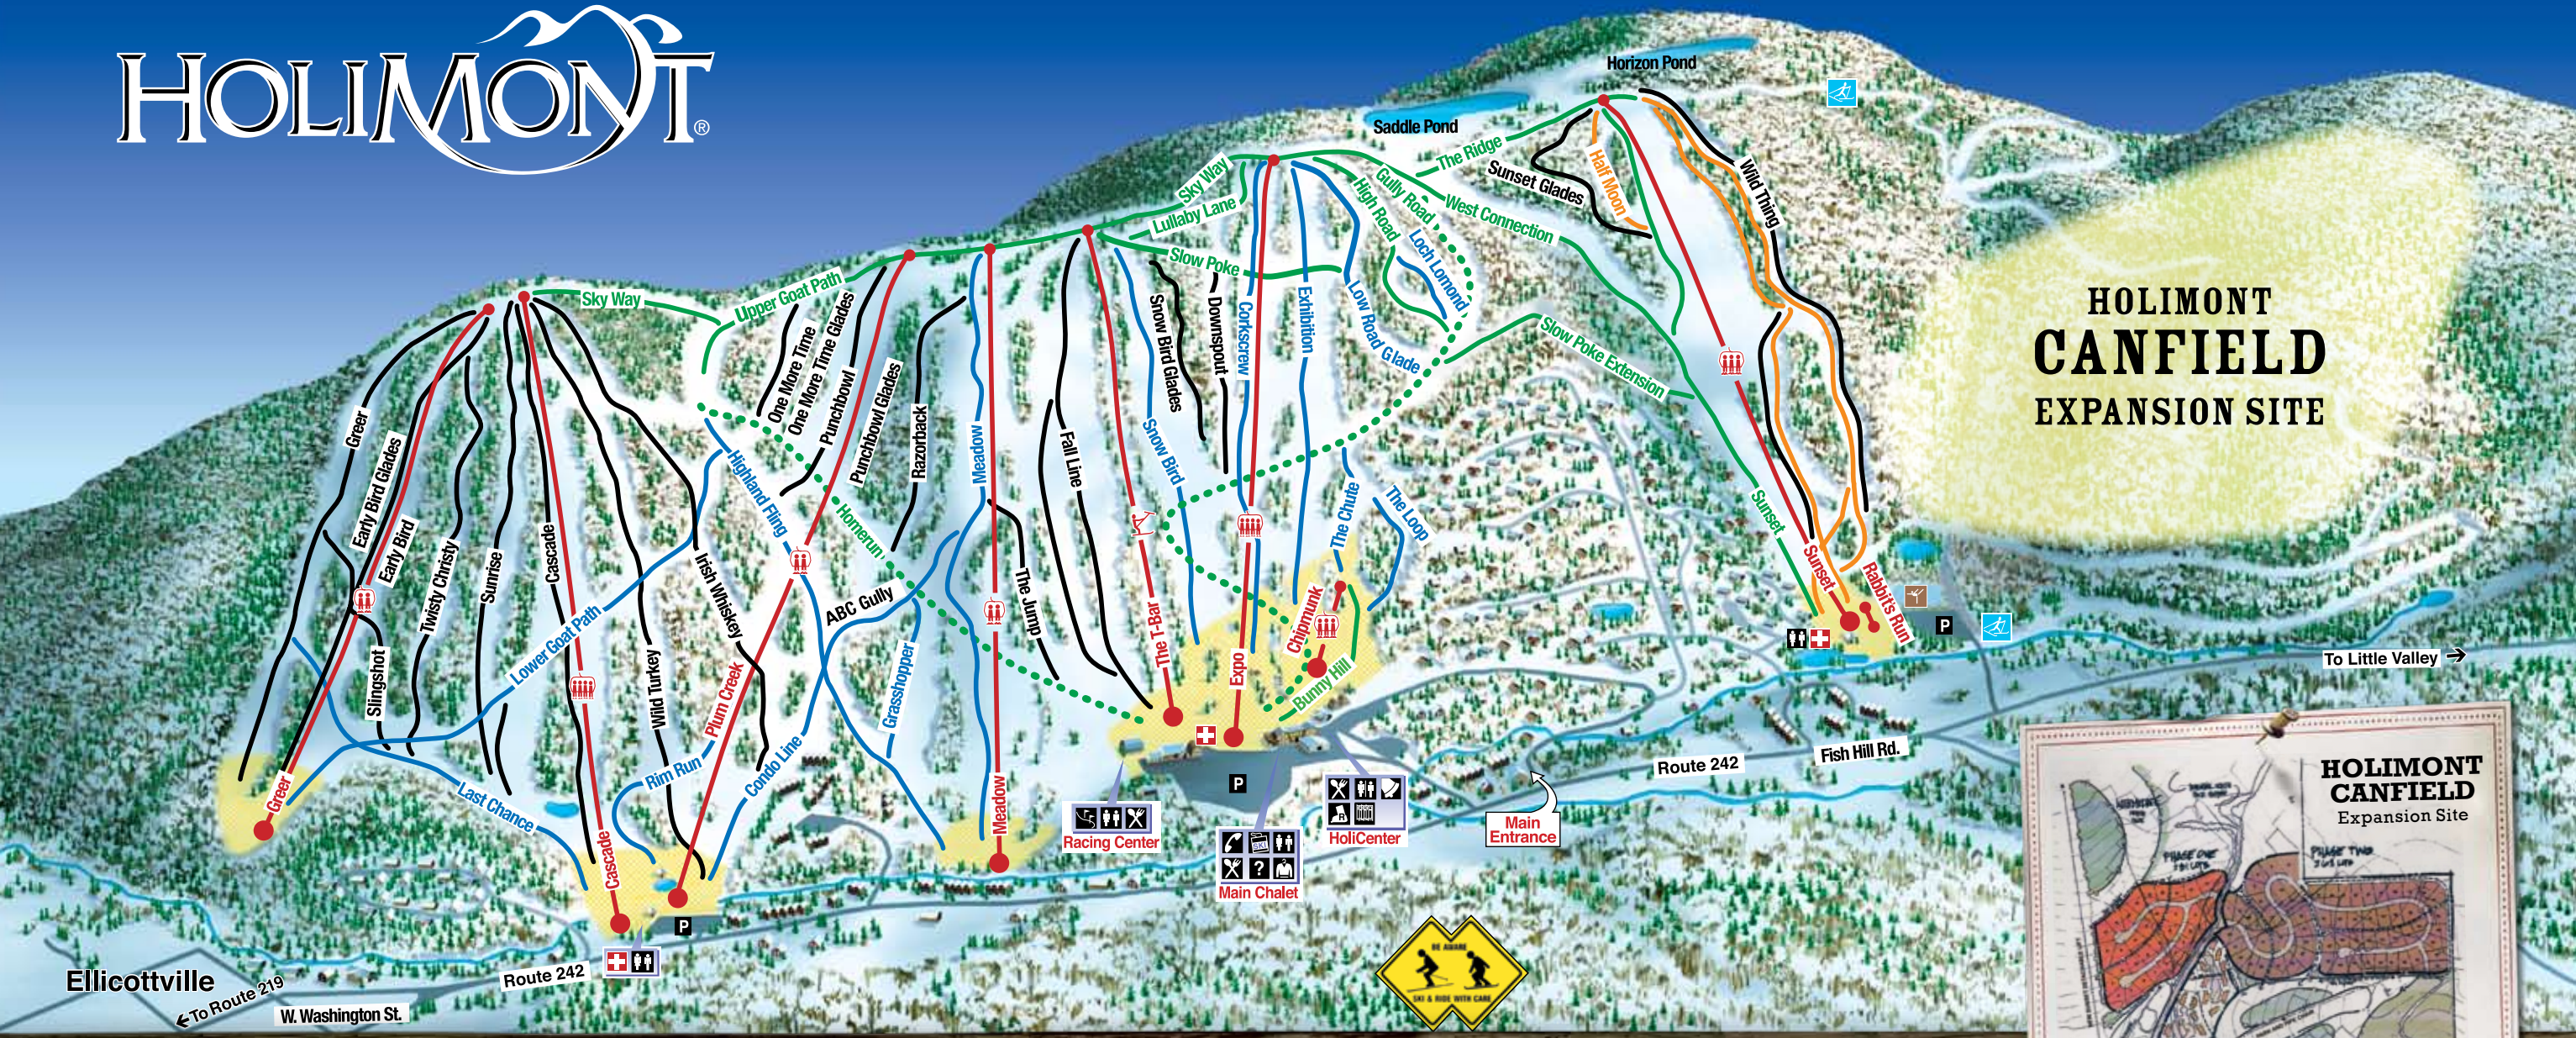

HOLIMONT®

HOLIMONT CANFIELD EXPANSION SITE

LEGEND

Easiest	Food	Ice Skating Rink	Information	BS - Bare Spots	P - Powder	SPONSORS
More Difficult	Restrooms	Racing Center	X-Country Ski Trail	CL - Closed	PP - Packed Powder	
Most Difficult	Parking	Tickets	T-Bar Lift	CO - Corn	SC - Spring Conditions	Keller Brothers to insert logo here
Terrain Parks & Halfpipe	SnowSports School	Telephone	2 Person Chair Lift	FG - Frozen Granular	SM - Snowmaking in Progress	
Easy Return to Main Chalet	Ski Patrol	Repair	3 Person Chair Lift	HP - Hard Pack	TC - Thin Cover	
Slow Skiing Area	Retail/Accessories	Storage	4 Person Chair Lift	IP - Icy Patches	V - Variable	
				IS - Icy Surface	WG - Wet Granular	
				LG - Loose Granular	WP - Wet Powder	
				O - Open		